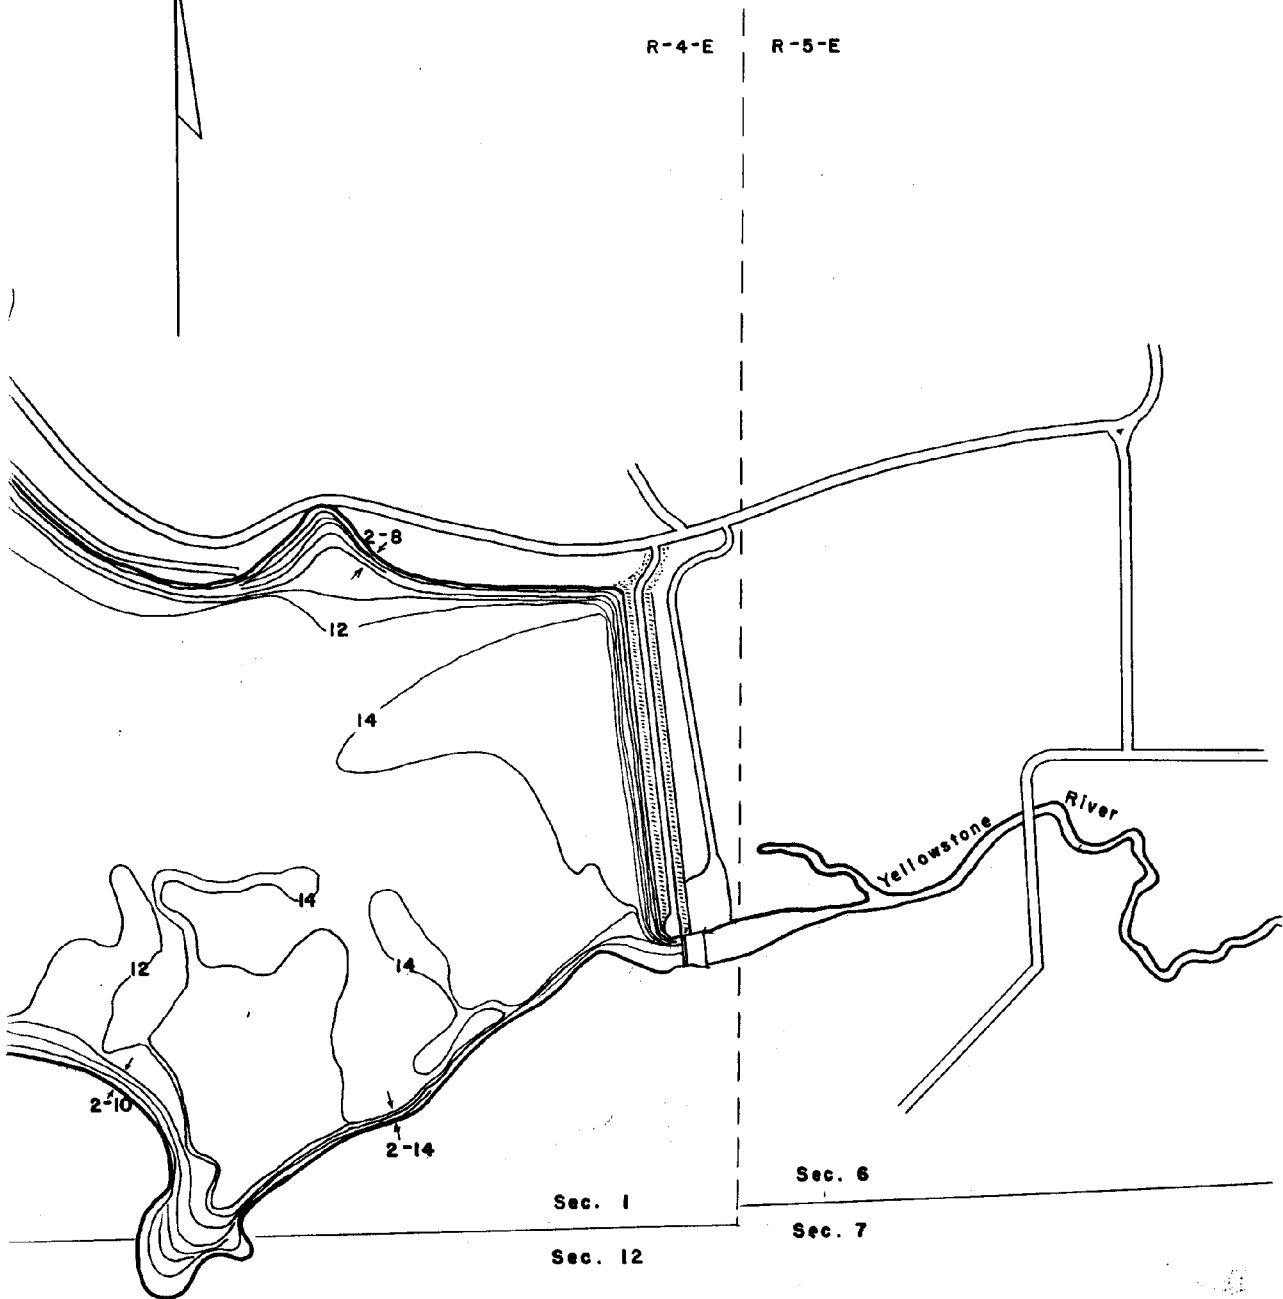

WISCONSIN DEPARTMENT

LAKE SURVEY MAP

LAKE YELLOWSTONE (Sheet '2')
SECTION 1-2-35
TOWNSHIP T-3,4-N
RANGE R-4-E
TOWN FAYETTE
COUNTY LAFAYETTE

R-4-E R-5-E

Sec. 1
Sec. 12

Sec. 6
Sec. 7

AREA 502 A.
TOTAL SHORELINE 6.3 Mi
MAX. DEPTH 14 Feet
SCALE: 1" = 400'