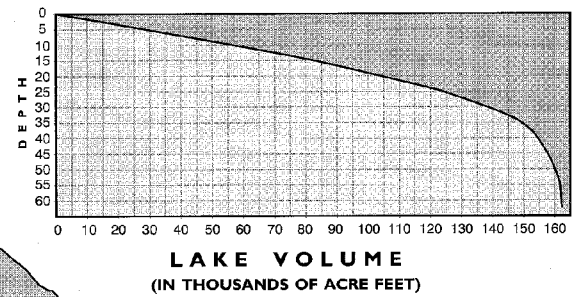

BATHYMETRIC MAP FUNDED BY
Northern States Power • US EPA • WI DNR

LAKE SURVEY AND MAP BY
SEAN HARTNETT • GEOGRAPHER
University of Wisconsin - Eau Claire

LAKE WISSOTA

TOTAL LAKE AREA	TOTAL LAKE VOLUME
6,023.9 ACRES	160,970.7 ACRE FEET

UPPER CHIPPEWA RIVER
1,153.4 ACRES

LAKE WISSOTA MAIN BODY
4,112.8 ACRES

YELLOW RIVER MOON BAY
356.8 ACRES

FULL POOL LAKE ELEVATION
897.1 FEET

Chippewa River
DAM

LITTLE LAKE WISSOTA
400.8 ACRES

◀ BOAT ACCESS