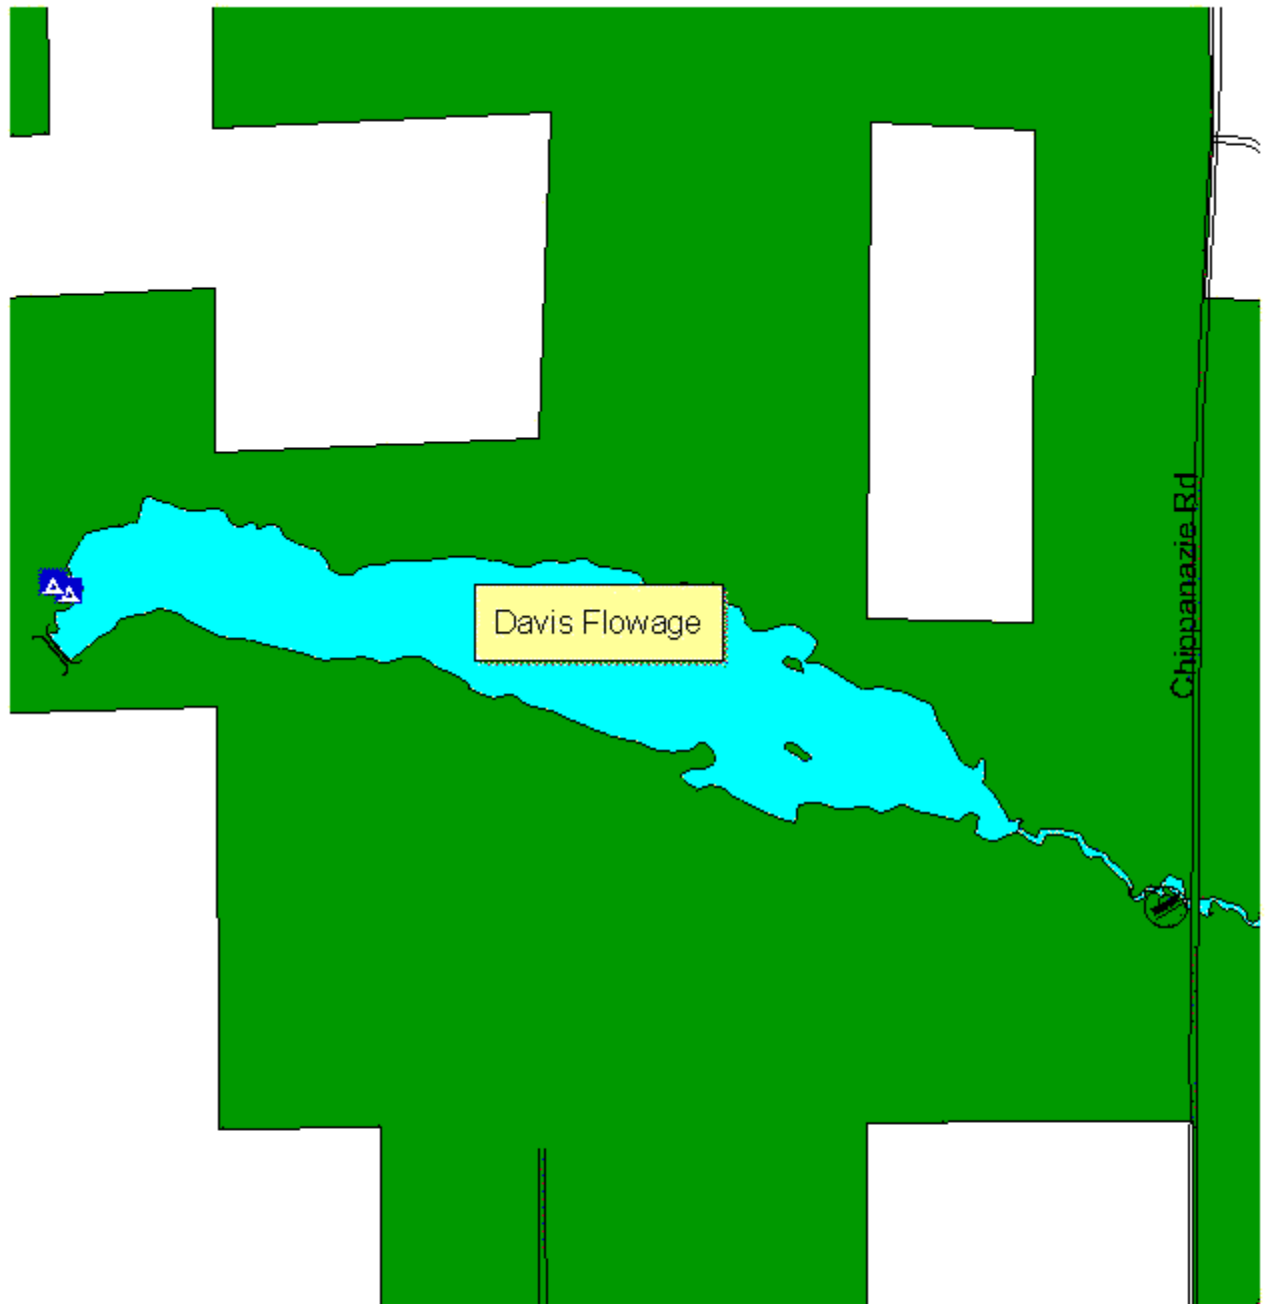

# Davis Flowage Primitive, Boat-In Campsites

## Davis Flowage Primitive Campsites

-  boat landing
-  camp
- Public Roads**
-  County Forest Rd
-  County Highway
-  Municipal St
-  State Highway
-  Township Rd
-  Water
-  County Forest