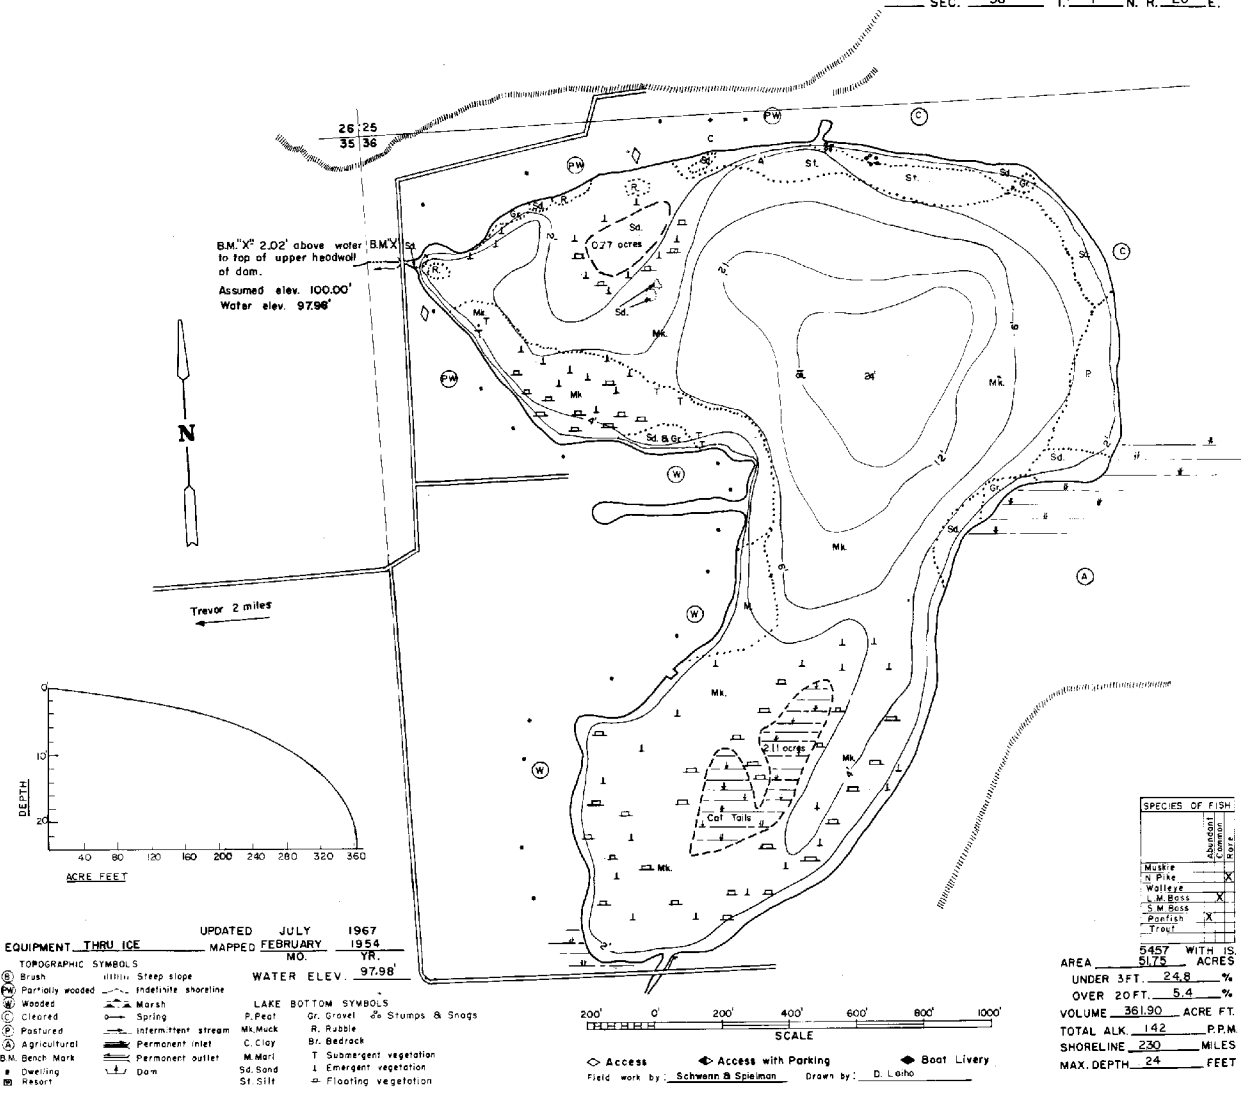

WISCONSIN CONSERVATION DEPARTMENT

LAKE SURVEY MAP

VOLTZ LAKE

KENOSHA COUNTY

SEC. 36

T. 1 N. R. 20 E.

Maps are not for navigation  
Source-Wisconsin Department of Natural Resources  
Hunt Fish Camp Wisconsin .Com 2005