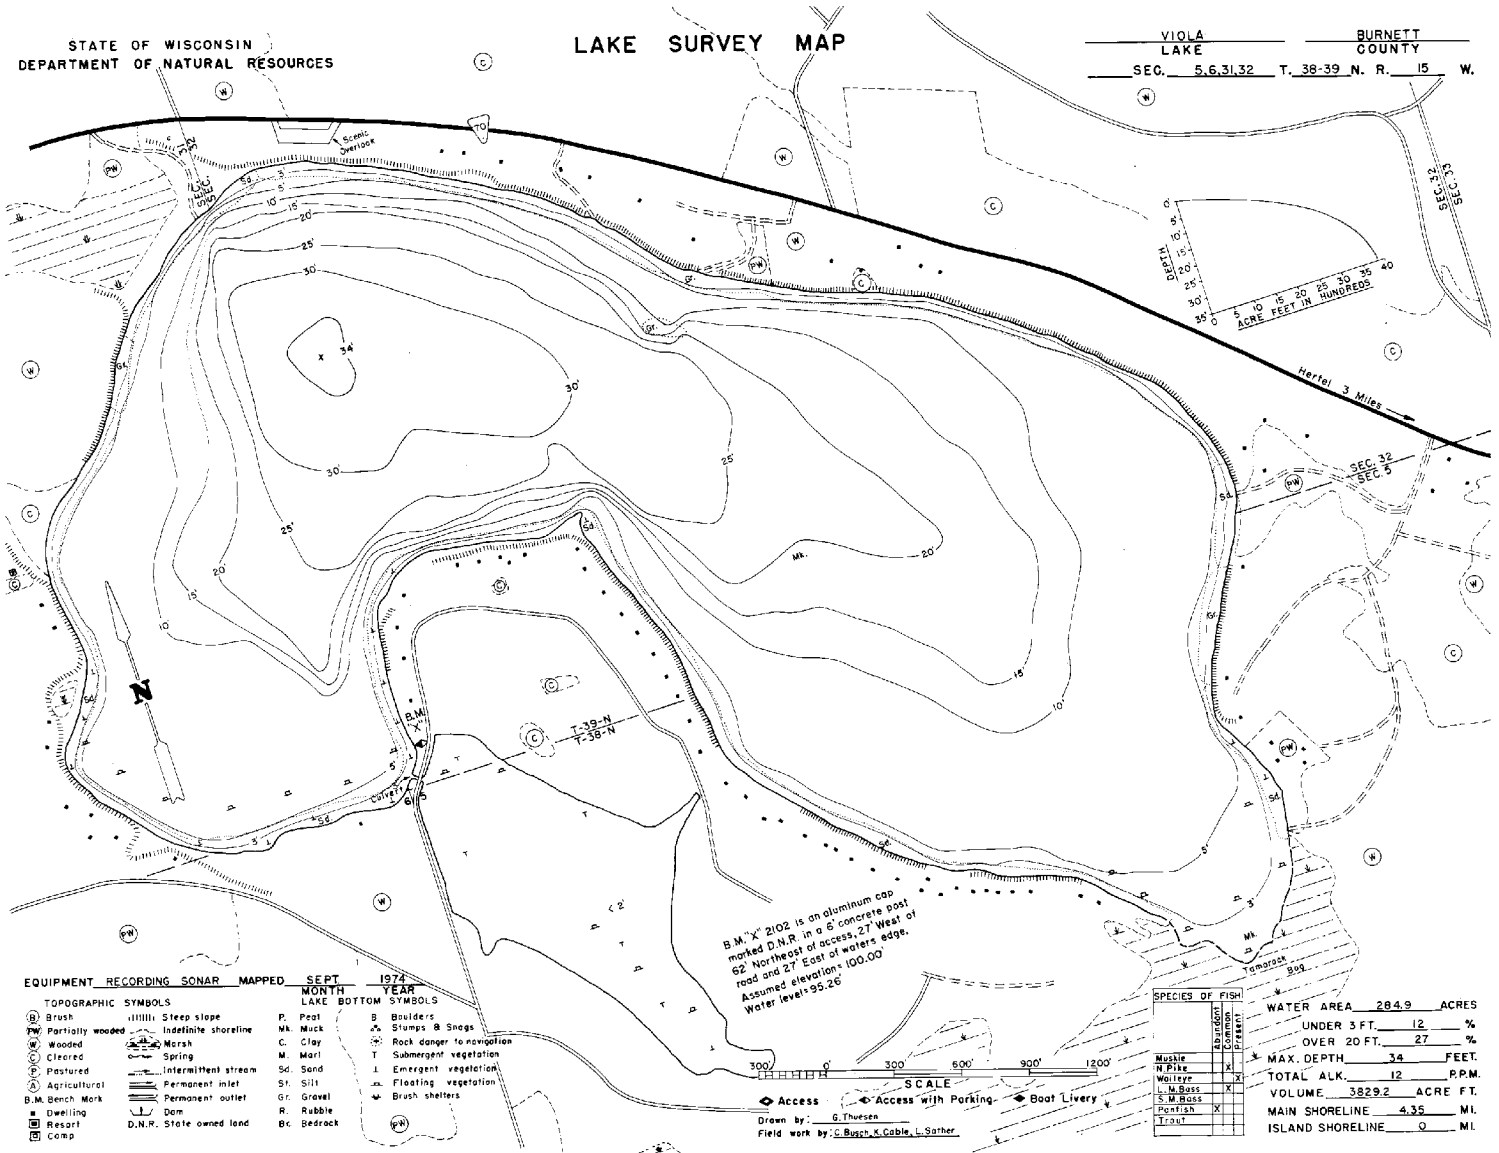

Hunt Fish Camp Wisconsin

STATE OF WISCONSIN
DEPARTMENT OF NATURAL RESOURCES

LAKE SURVEY MAP

VIOLA LAKE BURNETT COUNTY
SEC. 5, 6, 31, 32 T. 38-39 N. R. 15 W.

Maps are not for navigation
Source-Wisconsin Department of Natural Resources
Hunt Fish Camp Wisconsin .Com 2005