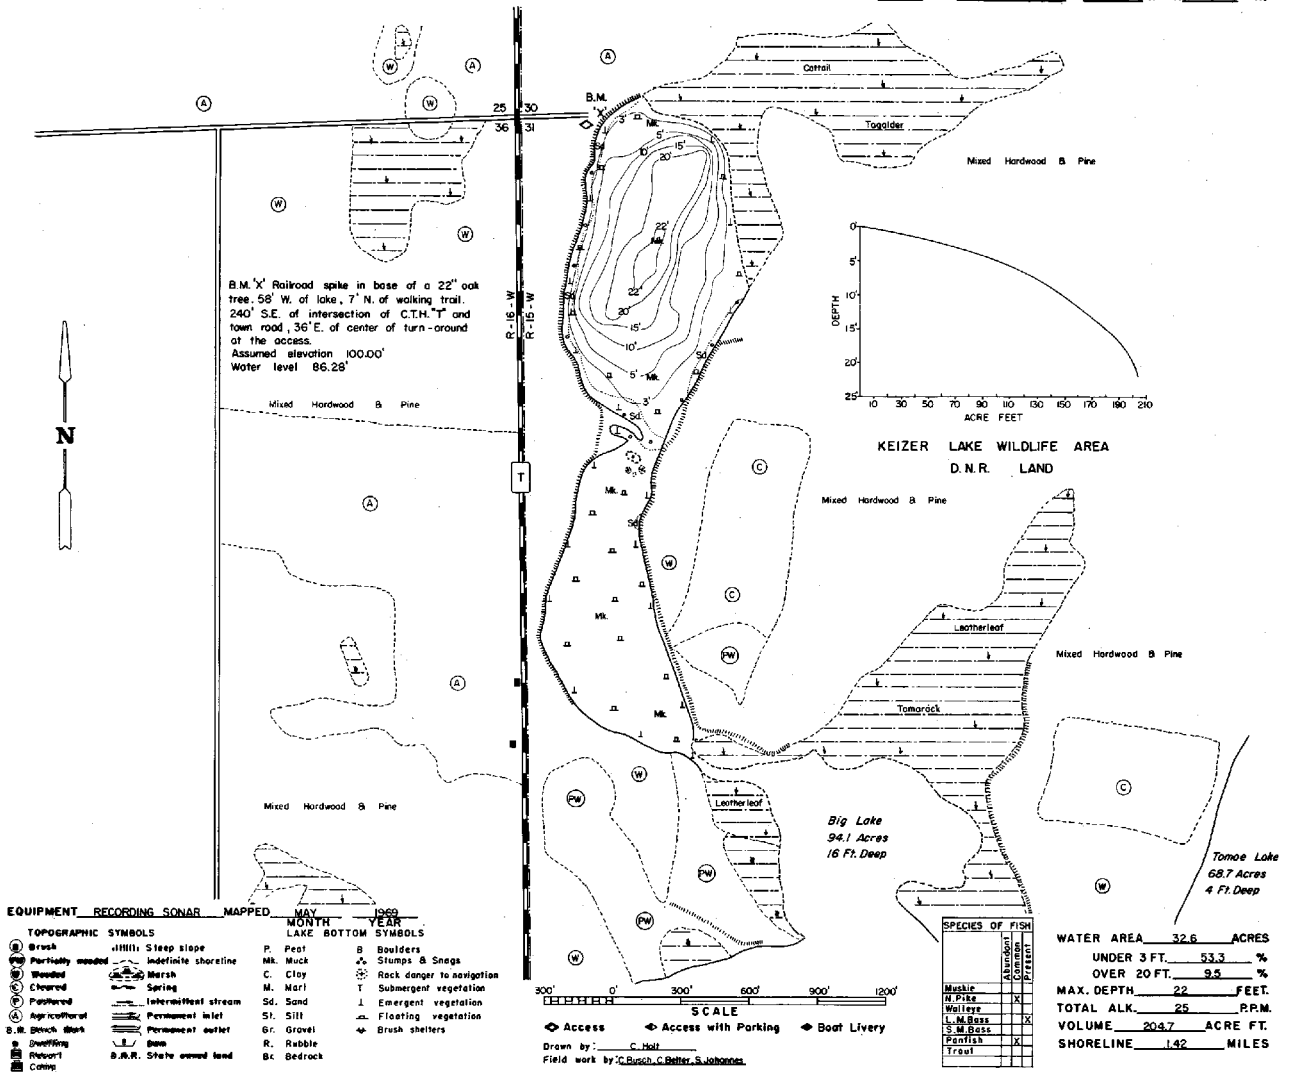

Hunt Fish Camp Wisconsin

STATE OF WISCONSIN
DEPARTMENT OF NATURAL RESOURCES

LAKE SURVEY MAP

NORTH LAKE BURNETT COUNTY
SEC. 31 T. 40 N. R. 15 W.

Maps are not for navigation
Source-Wisconsin Department of Natural Resources
Hunt Fish Camp Wisconsin .Com 2005