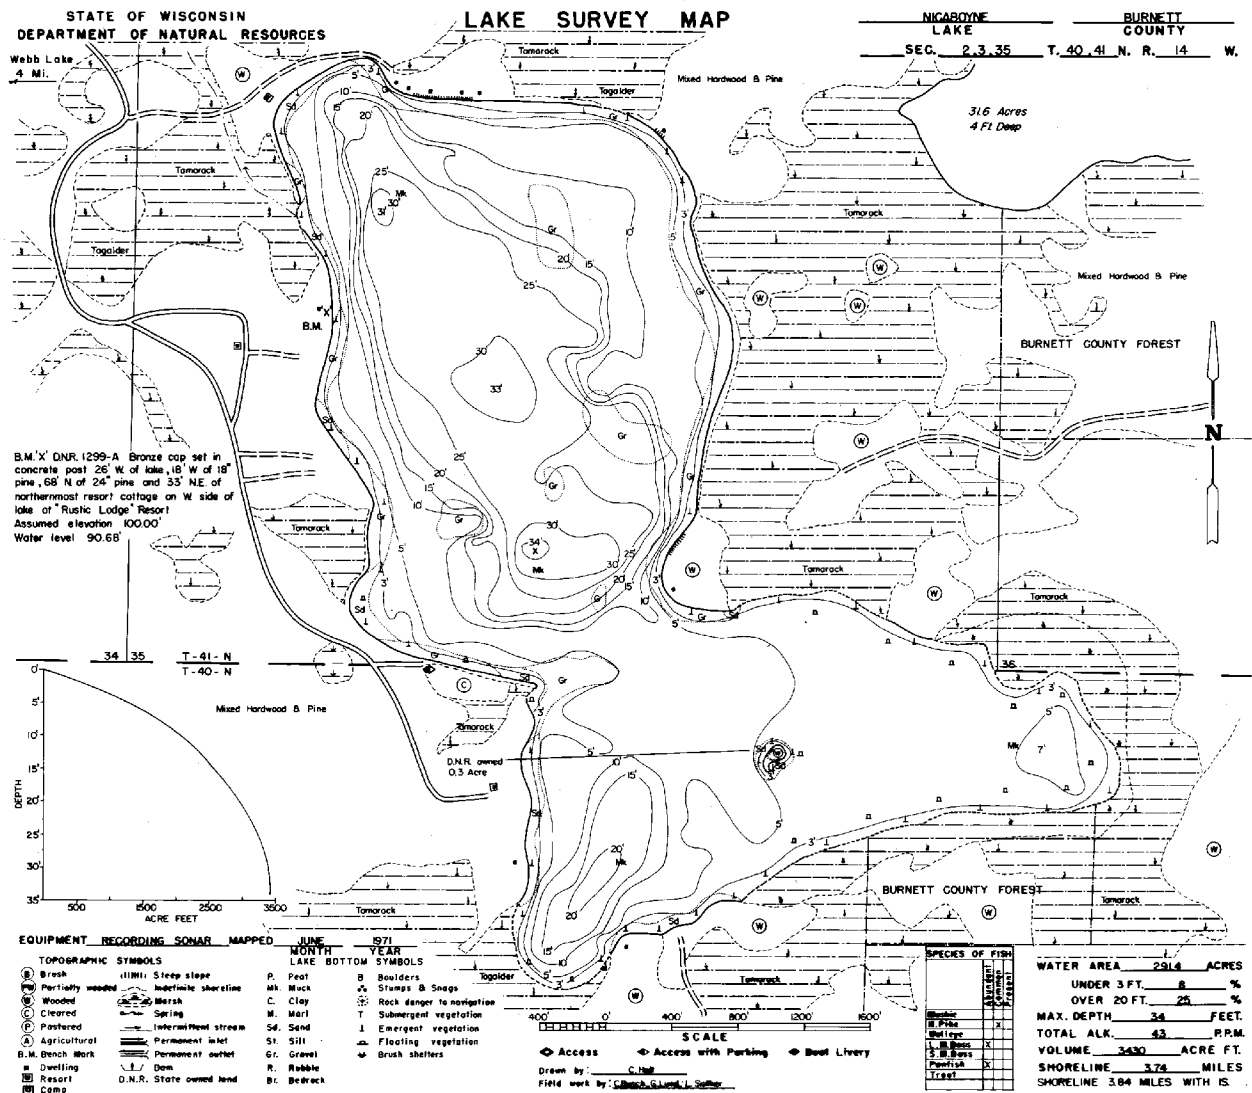

Hunt Fish Camp Wisconsin

Maps are not for navigation
Source-Wisconsin Department of Natural Resources
Hunt Fish Camp Wisconsin .Com 2005