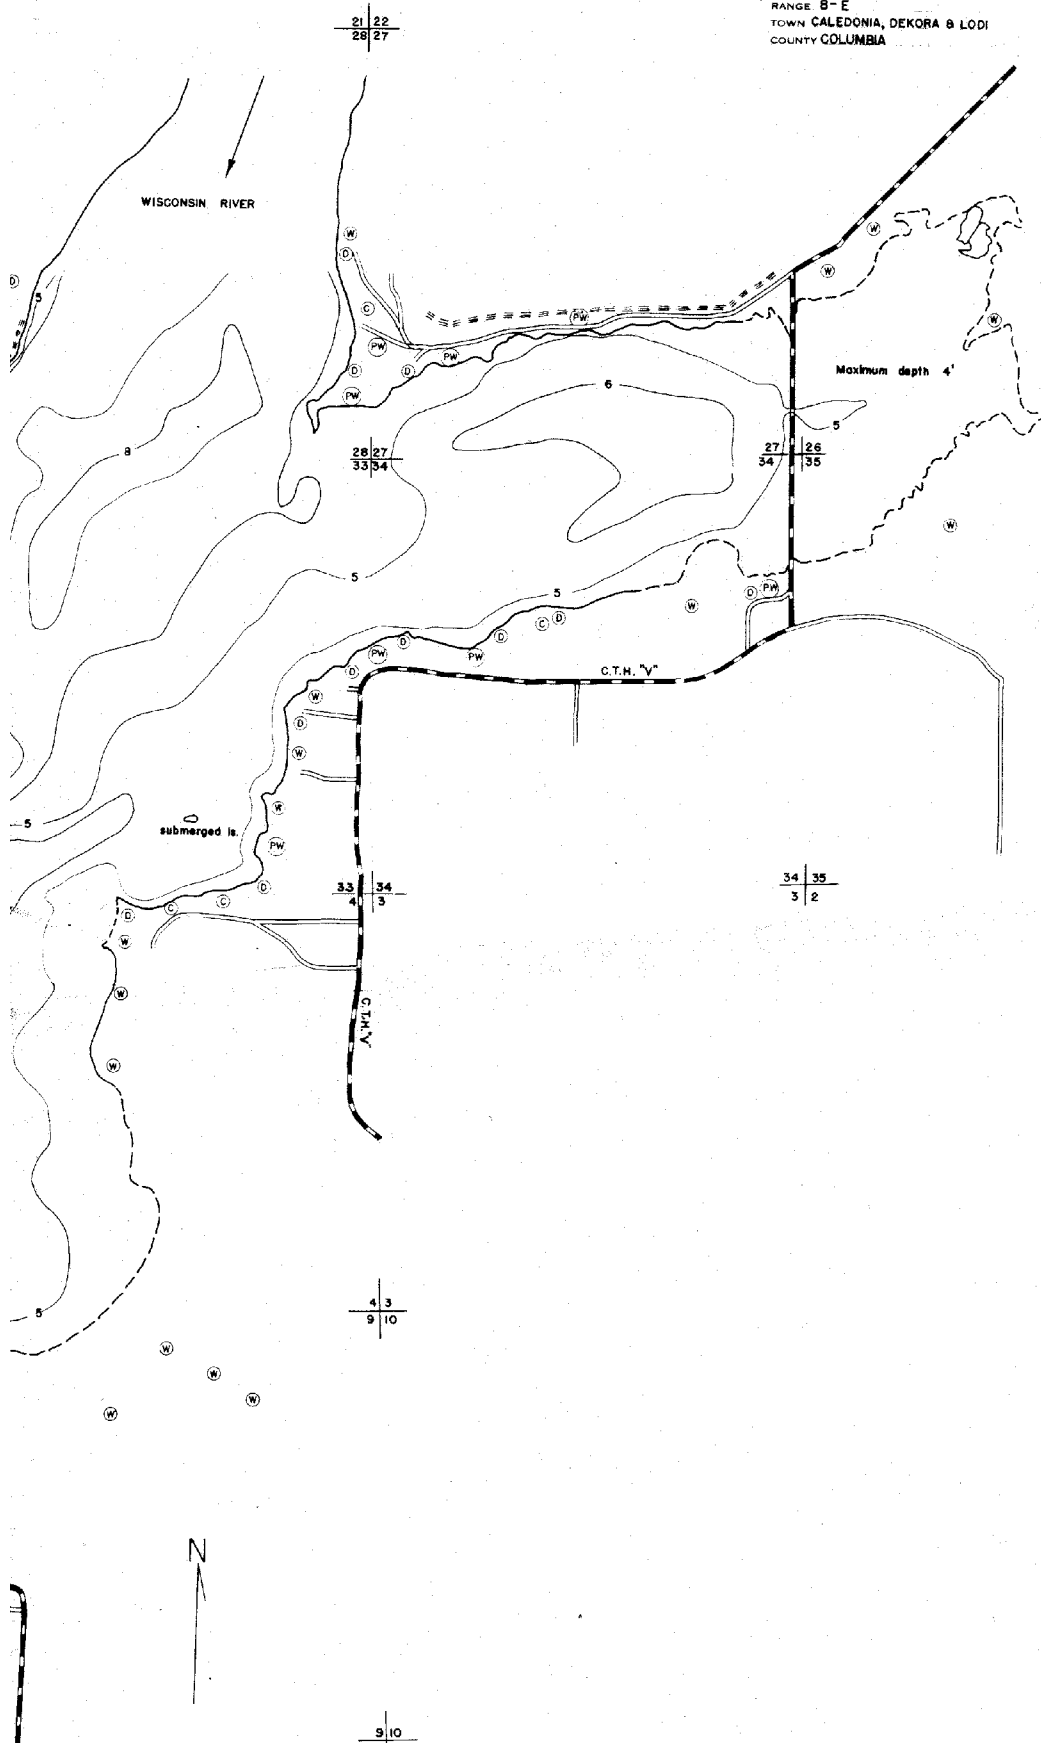

WISCONSIN CONSERVATION DEPARTMENT

LAKE SURVEY MAP

LAKE WISCONSIN  
SECTION 2-3-4-5-26-27-28-29-32-33-34-35  
TOWNSHIP 11-N  
RANGE 8-E  
TOWN CALEDONIA, DEKORA & LODI  
COUNTY COLUMBIA

Maps are not for navigation  
Source-Wisconsin Department of Natural Resources  
Hunt Fish Camp Wisconsin .Com 2005