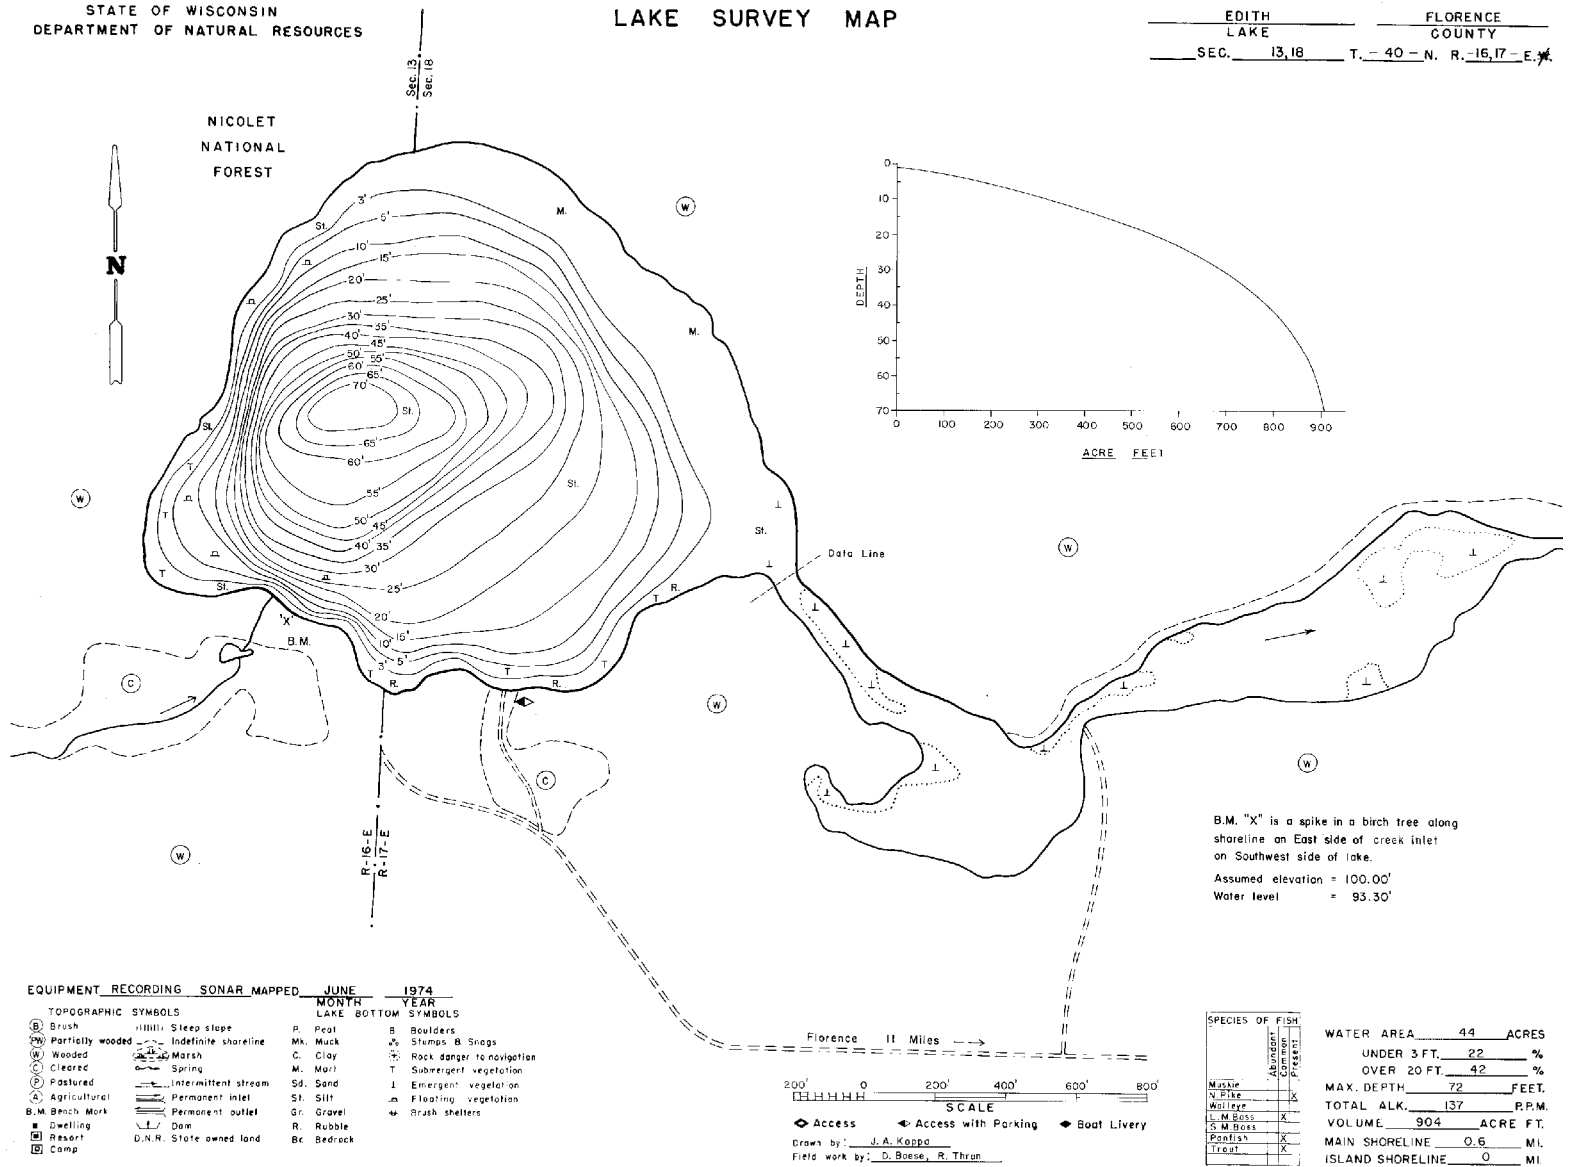

STATE OF WISCONSIN
DEPARTMENT OF NATURAL RESOURCES

LAKE SURVEY MAP

EDITH LAKE FLORENCE COUNTY
SEC. 13, 18 T. 40 - N. R. 16, 17 - E. 1/4

Maps are not for navigation
Source-Wisconsin Department of Natural Resources
Hunt Fish Camp Wisconsin .Com 2005