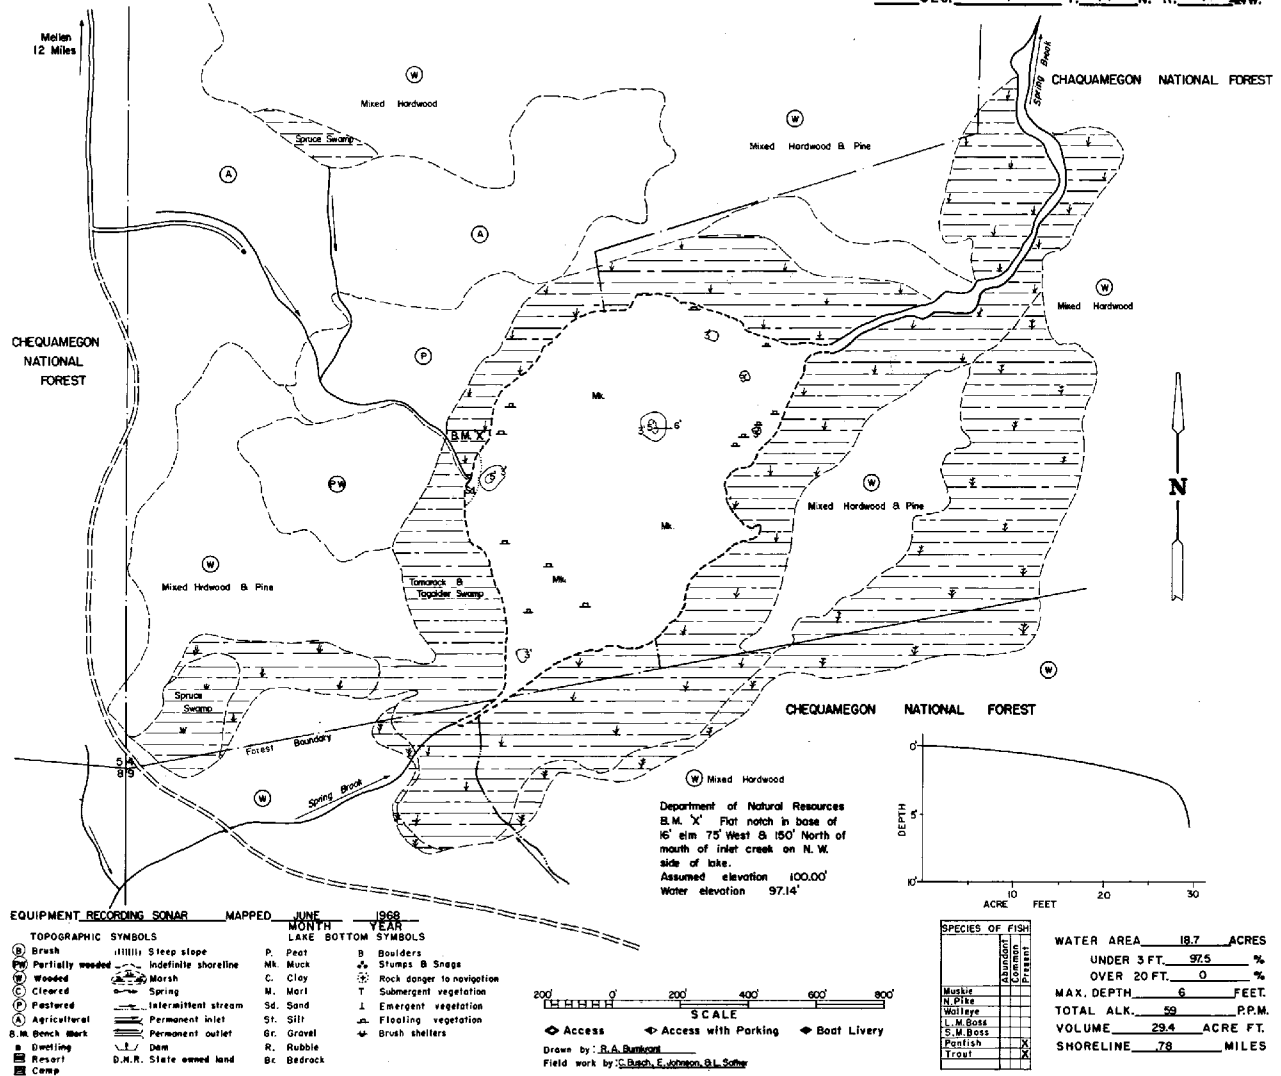

STATE OF WISCONSIN
DEPARTMENT OF NATURAL RESOURCES

LAKE SURVEY MAP

SEITZ LAKE ASHLAND COUNTY
SEC. 4 T. 44 N. R. 4 S.W.

Maps are not for navigation
Source-Wisconsin Department of Natural Resources
Hunt Fish Camp Wisconsin .Com 2005