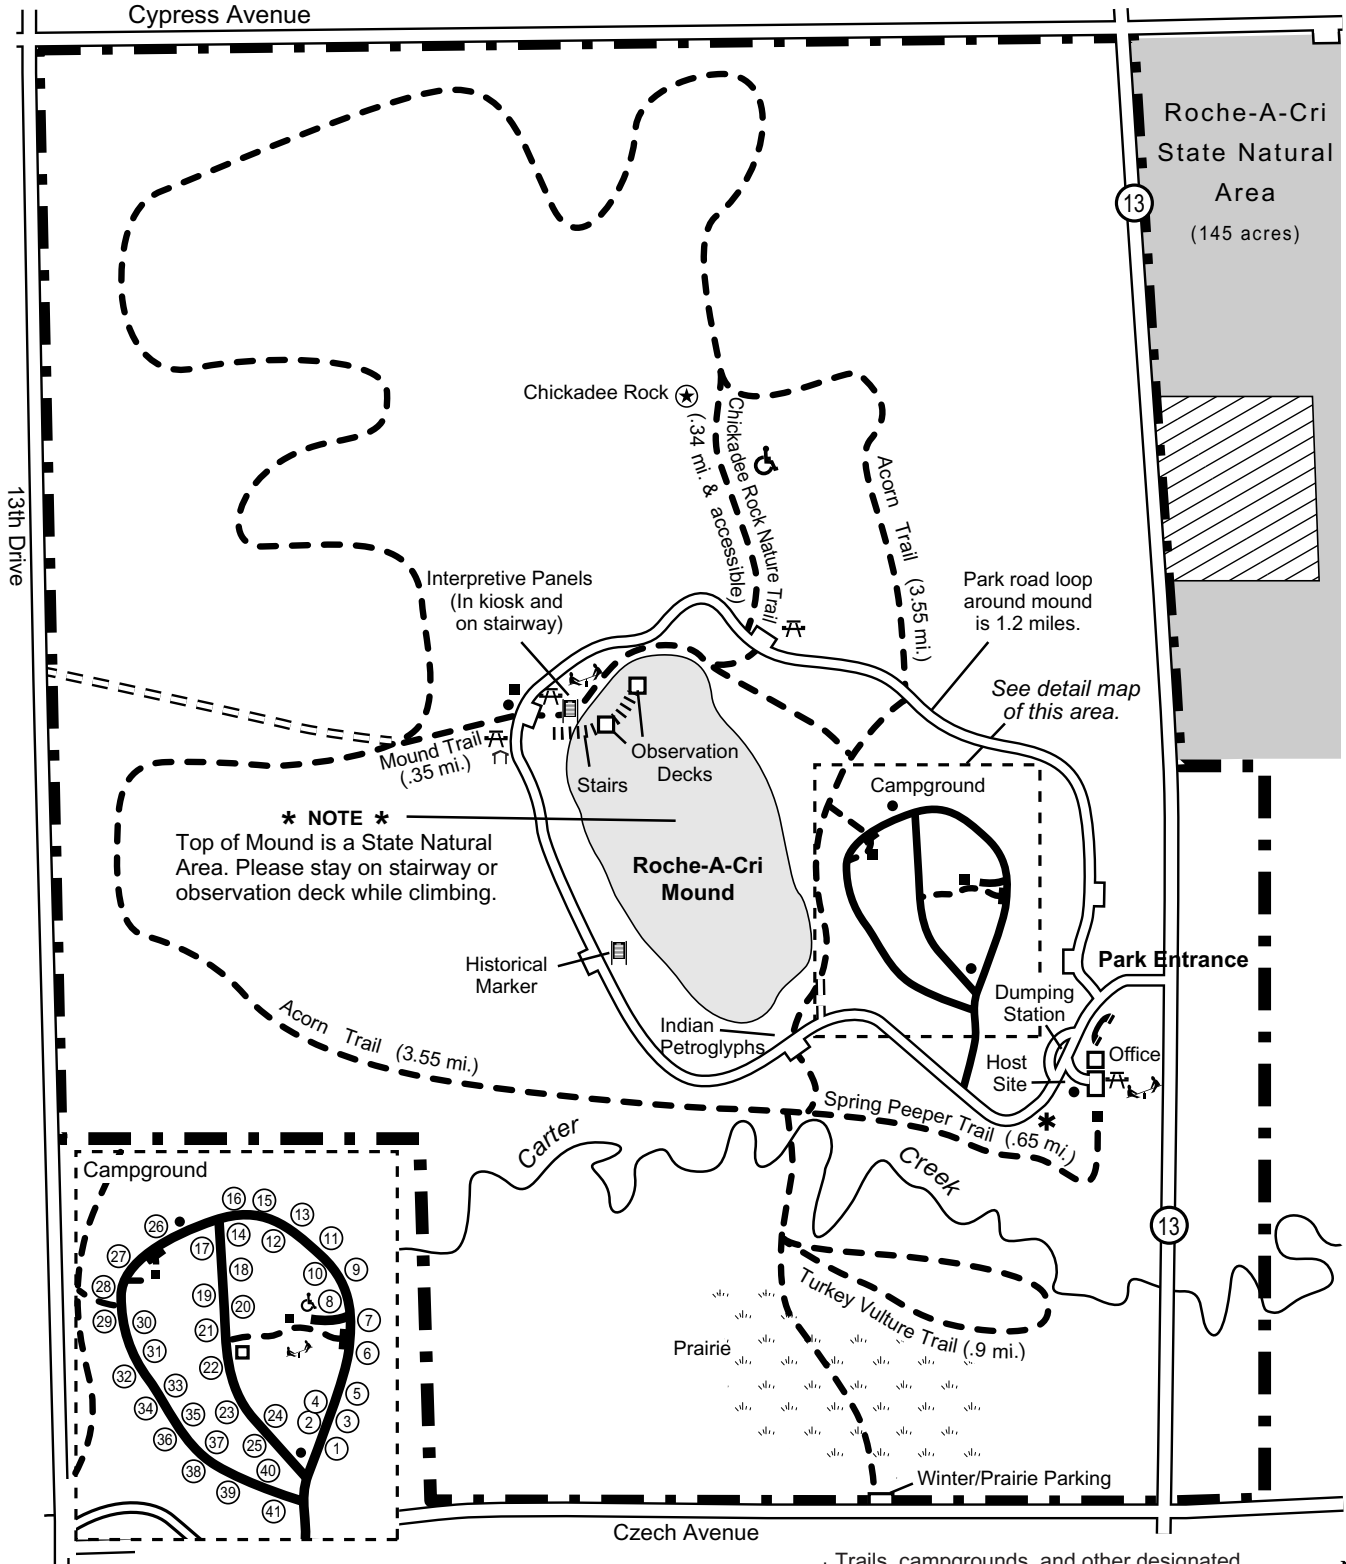

Roche-A-Cri State Park

Property Map

KEY

- Park Boundary
- Trails (unsurfaced)
- Service Road
- Picnic Area
- Playground
- 11 Campsites
- Shelter
- Toilets
- Water
- Privately owned property
- Dumpster / Recycling Station (for campers only)

Roche-A-Cri State Natural Area
(145 acres)

*** NOTE ***
Top of Mound is a State Natural Area. Please stay on stairway or observation deck while climbing.

* Campsite #1-41 are reservable.
* Campsite #8 is handicap accessible, and has electricity available.

* Trails, campgrounds, and other designated recreational or educational use areas, in conformance with s. 23.155, Wisconsin Statutes, are depicted on this property map.