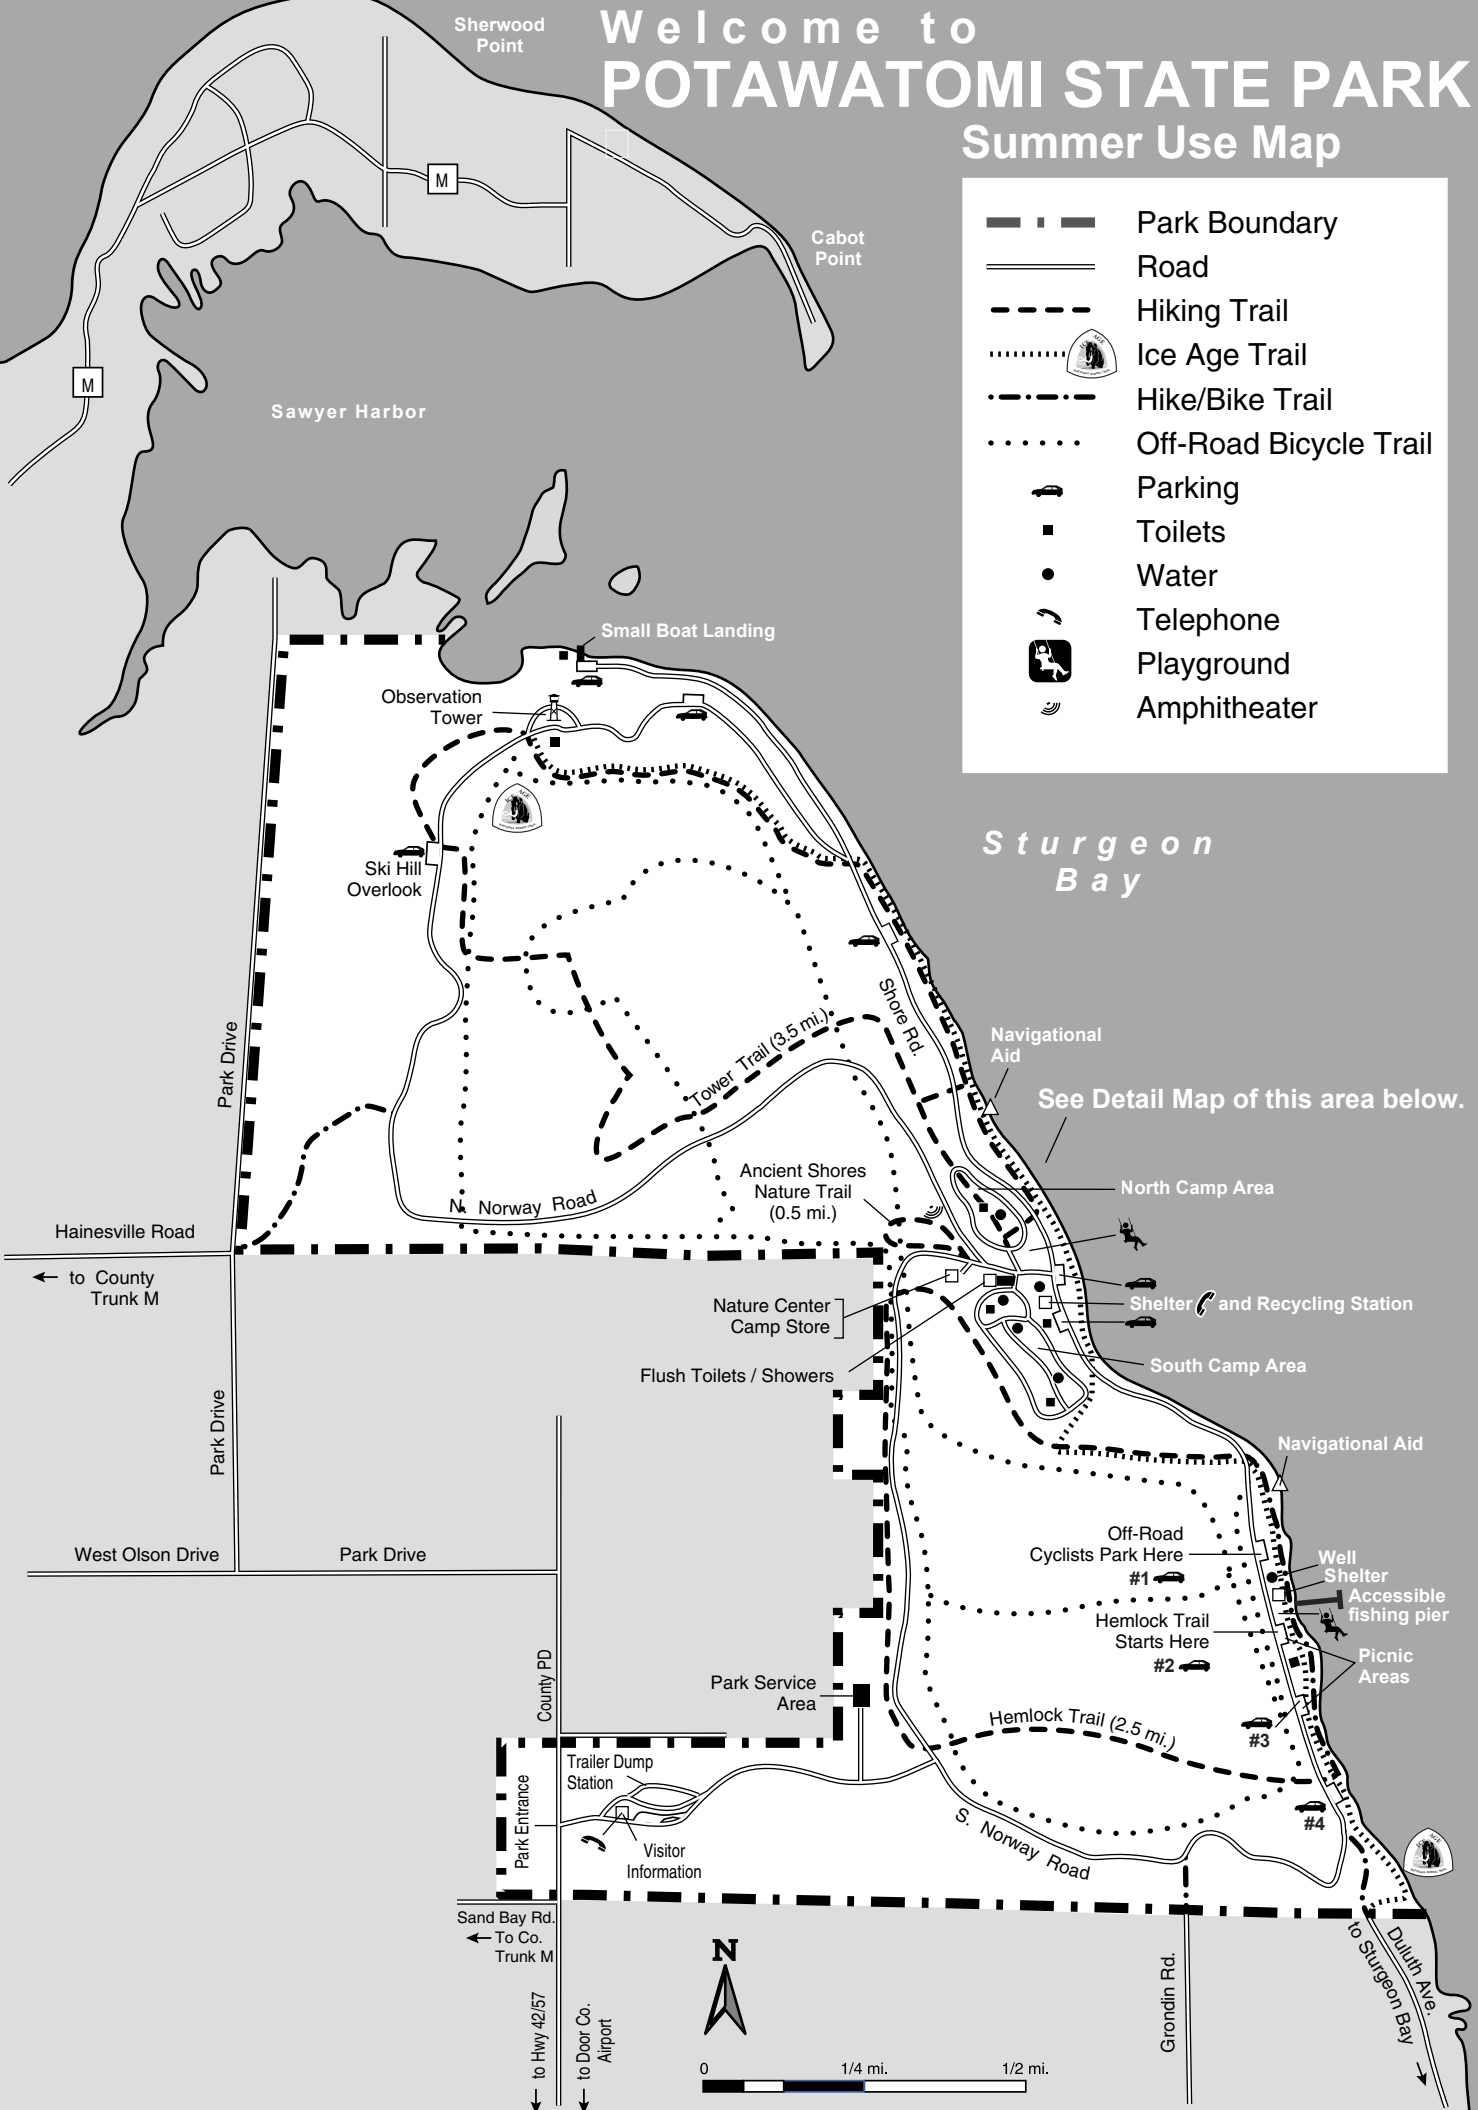

# Welcome to POTAWATOMI STATE PARK

## Summer Use Map

-  Park Boundary
-  Road
-  Hiking Trail
-  Ice Age Trail
-  Hike/Bike Trail
-  Off-Road Bicycle Trail
-  Parking
-  Toilets
-  Water
-  Telephone
-  Playground
-  Amphitheater

See Detail Map of this area below.