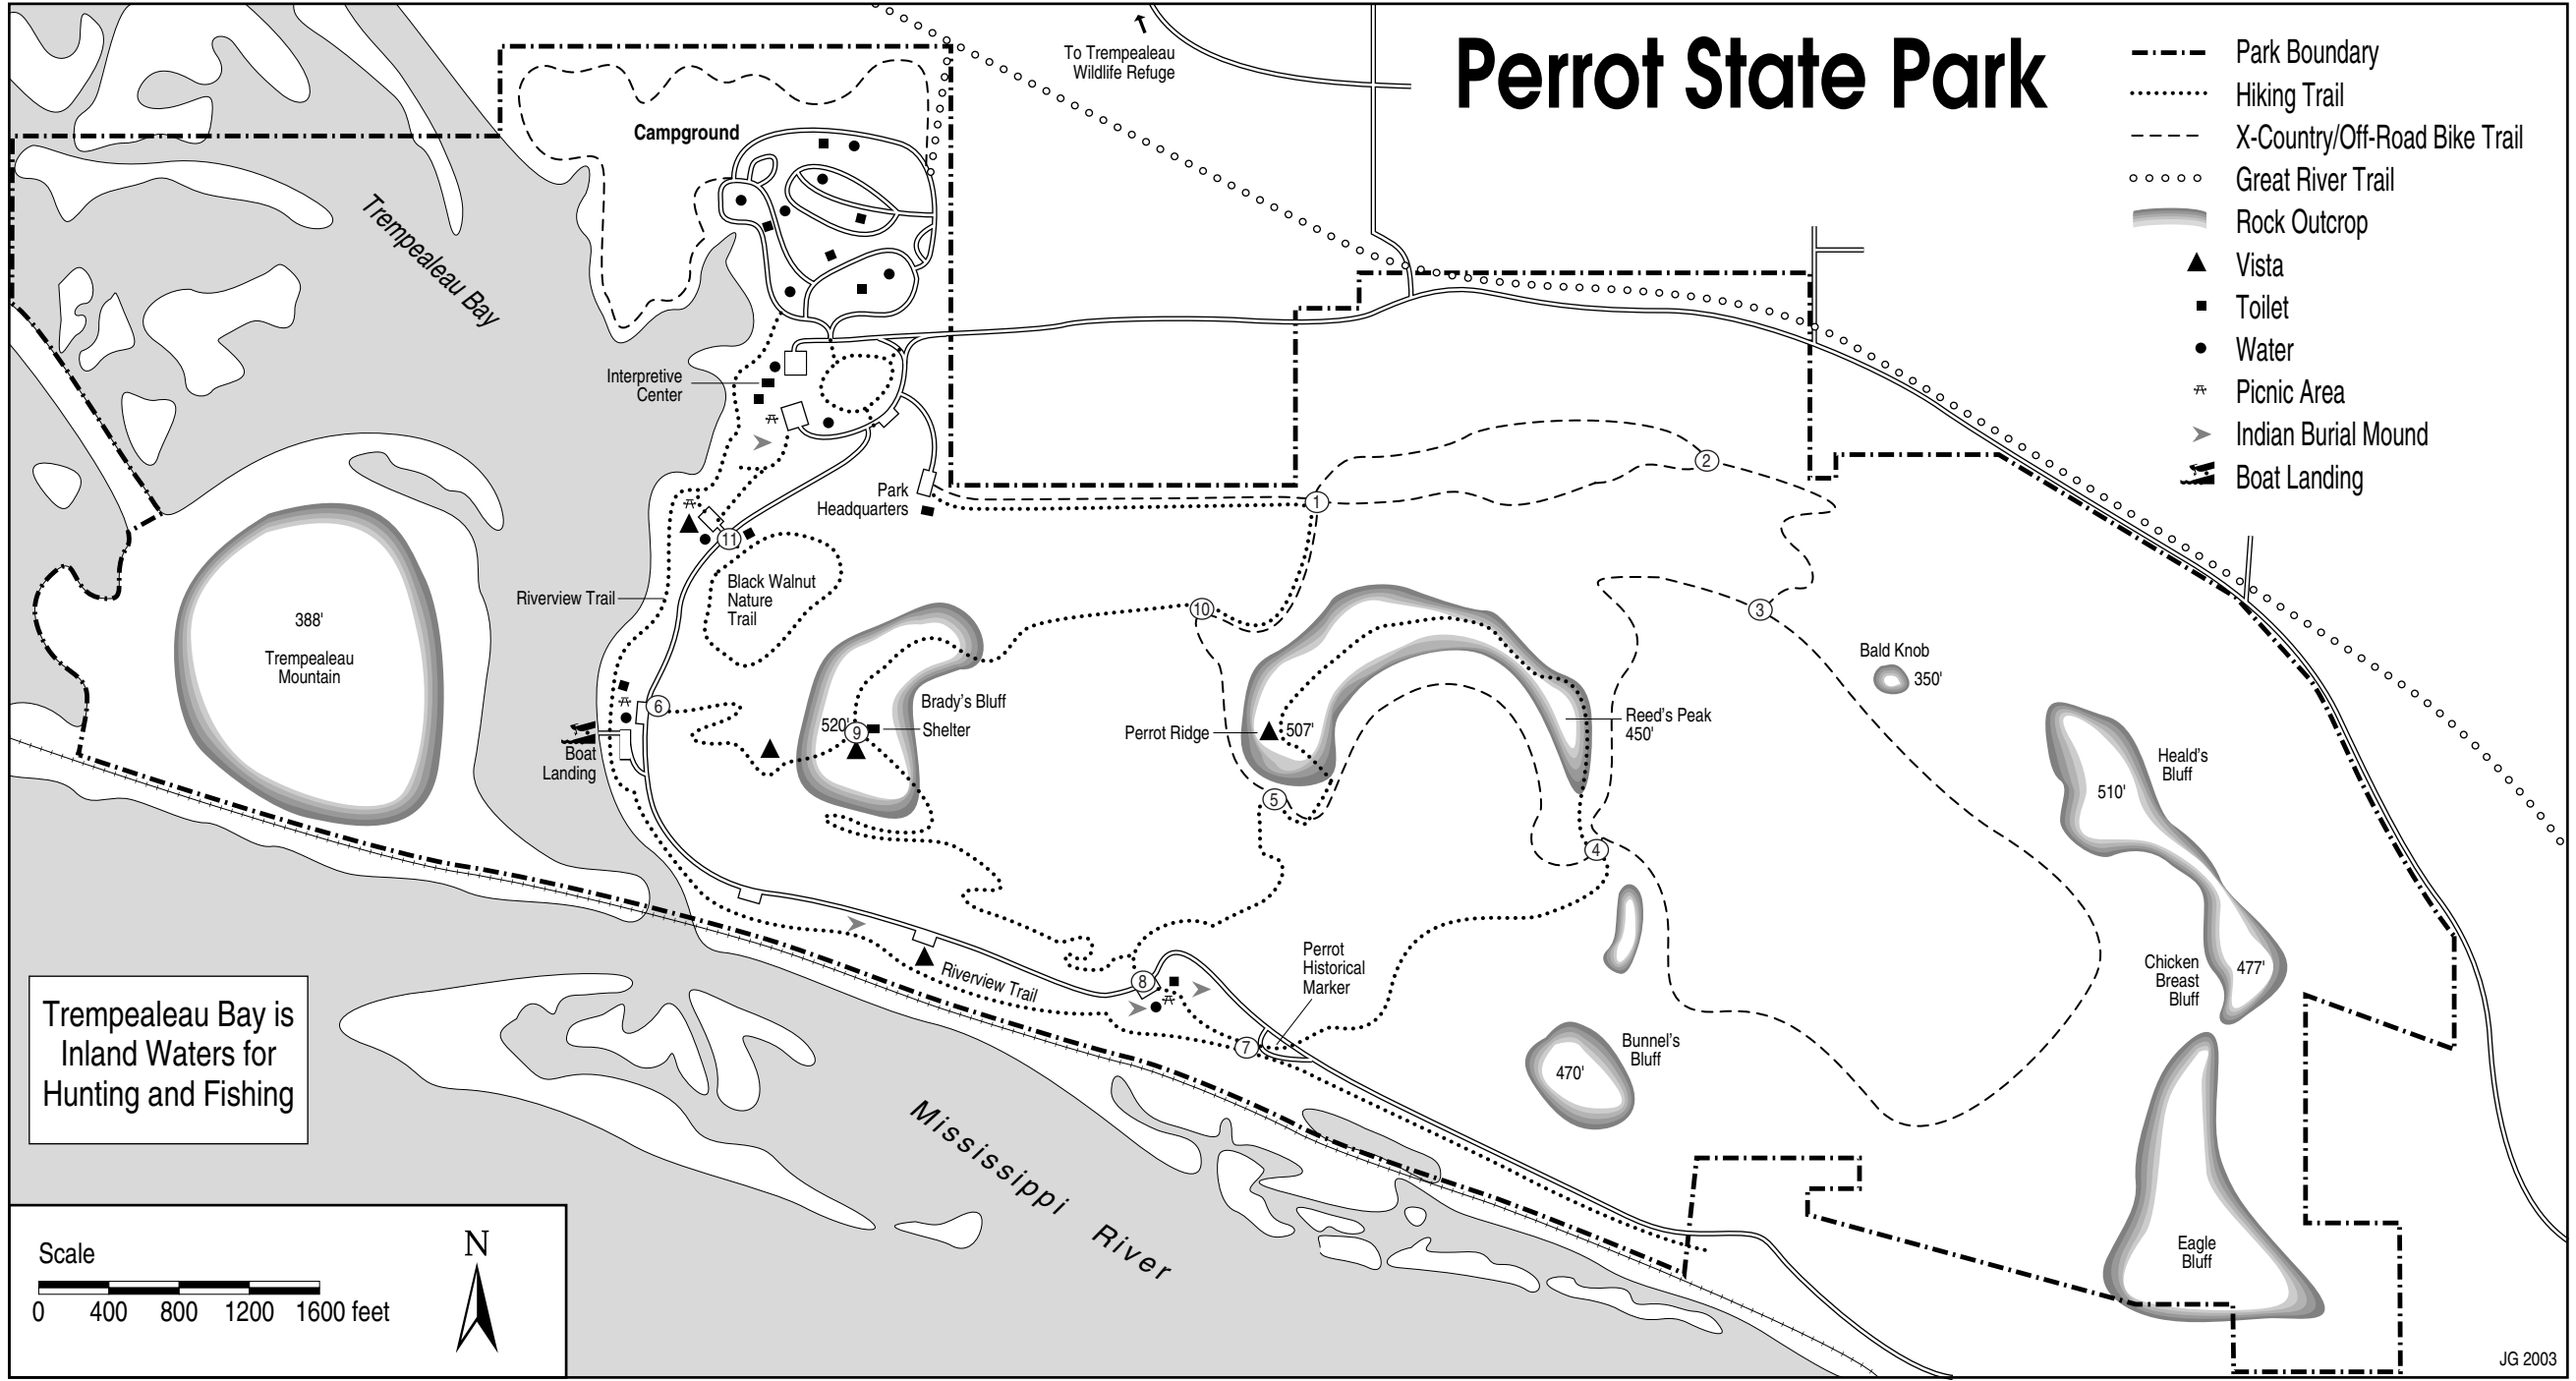

Perrot State Park

- Park Boundary
- Hiking Trail
- X-Country/Off-Road Bike Trail
- Great River Trail
- Rock Outcrop
- Vista
- Toilet
- Water
- Picnic Area
- Indian Burial Mound
- Boat Landing

Trempealeau Bay is
Inland Waters for
Hunting and Fishing