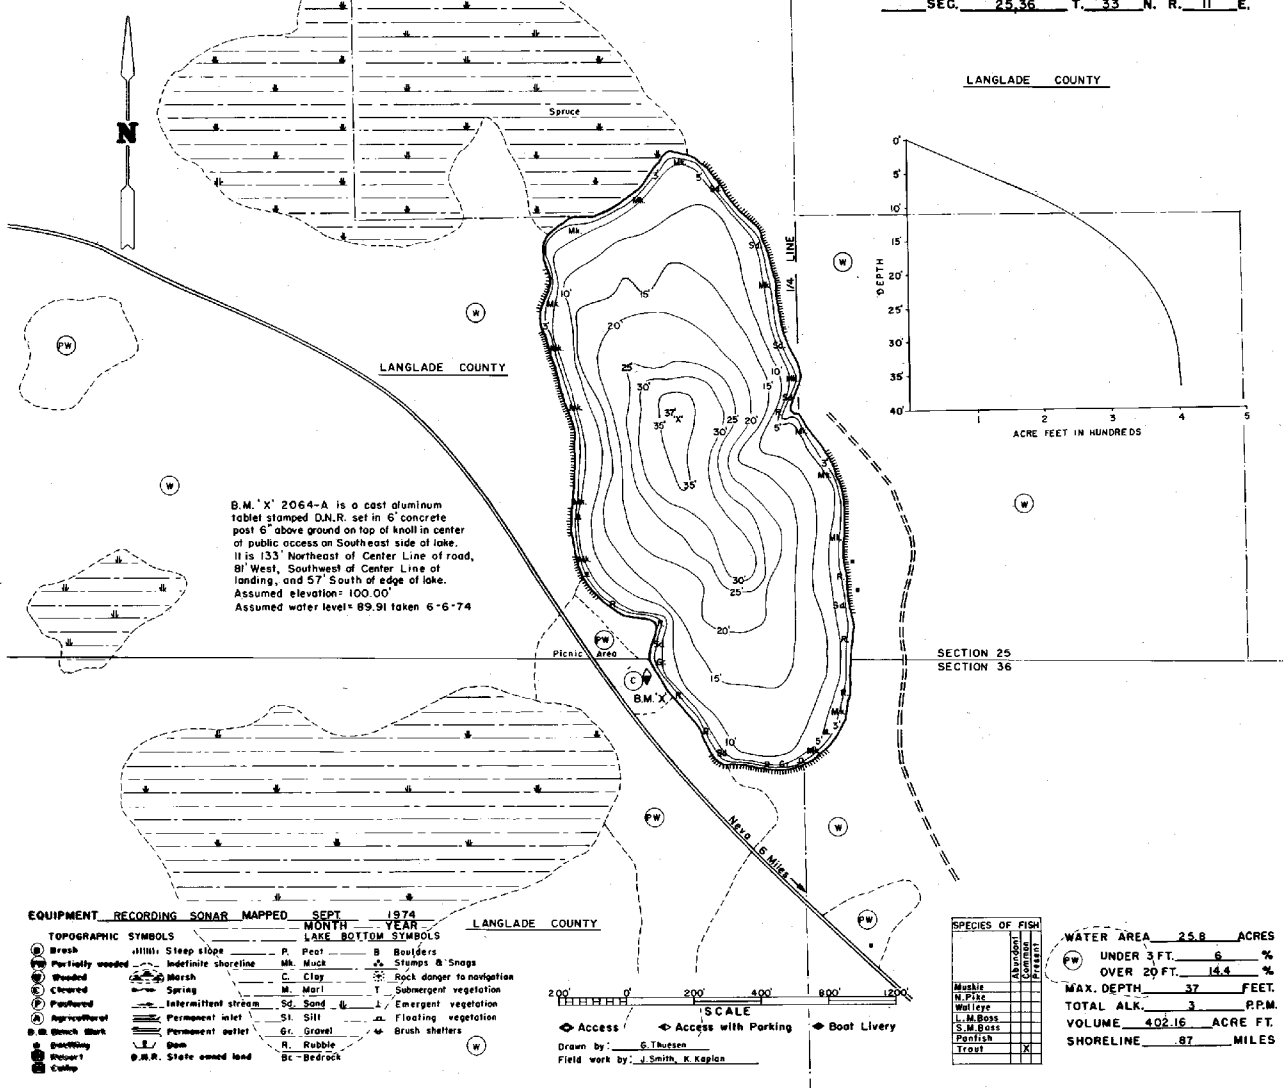

STATE OF WISCONSIN DEPARTMENT OF NATURAL RESOURCES LAKE SURVEY MAP

PENCE LAKE LANGLADE COUNTY  
 SEC. 25, 36 T. 33 N. R. 11 E.

LANGLADE COUNTY

Maps are not for navigation  
 Source-Wisconsin Department of Natural Resources  
 Hunt Fish Camp Wisconsin .Com 2005