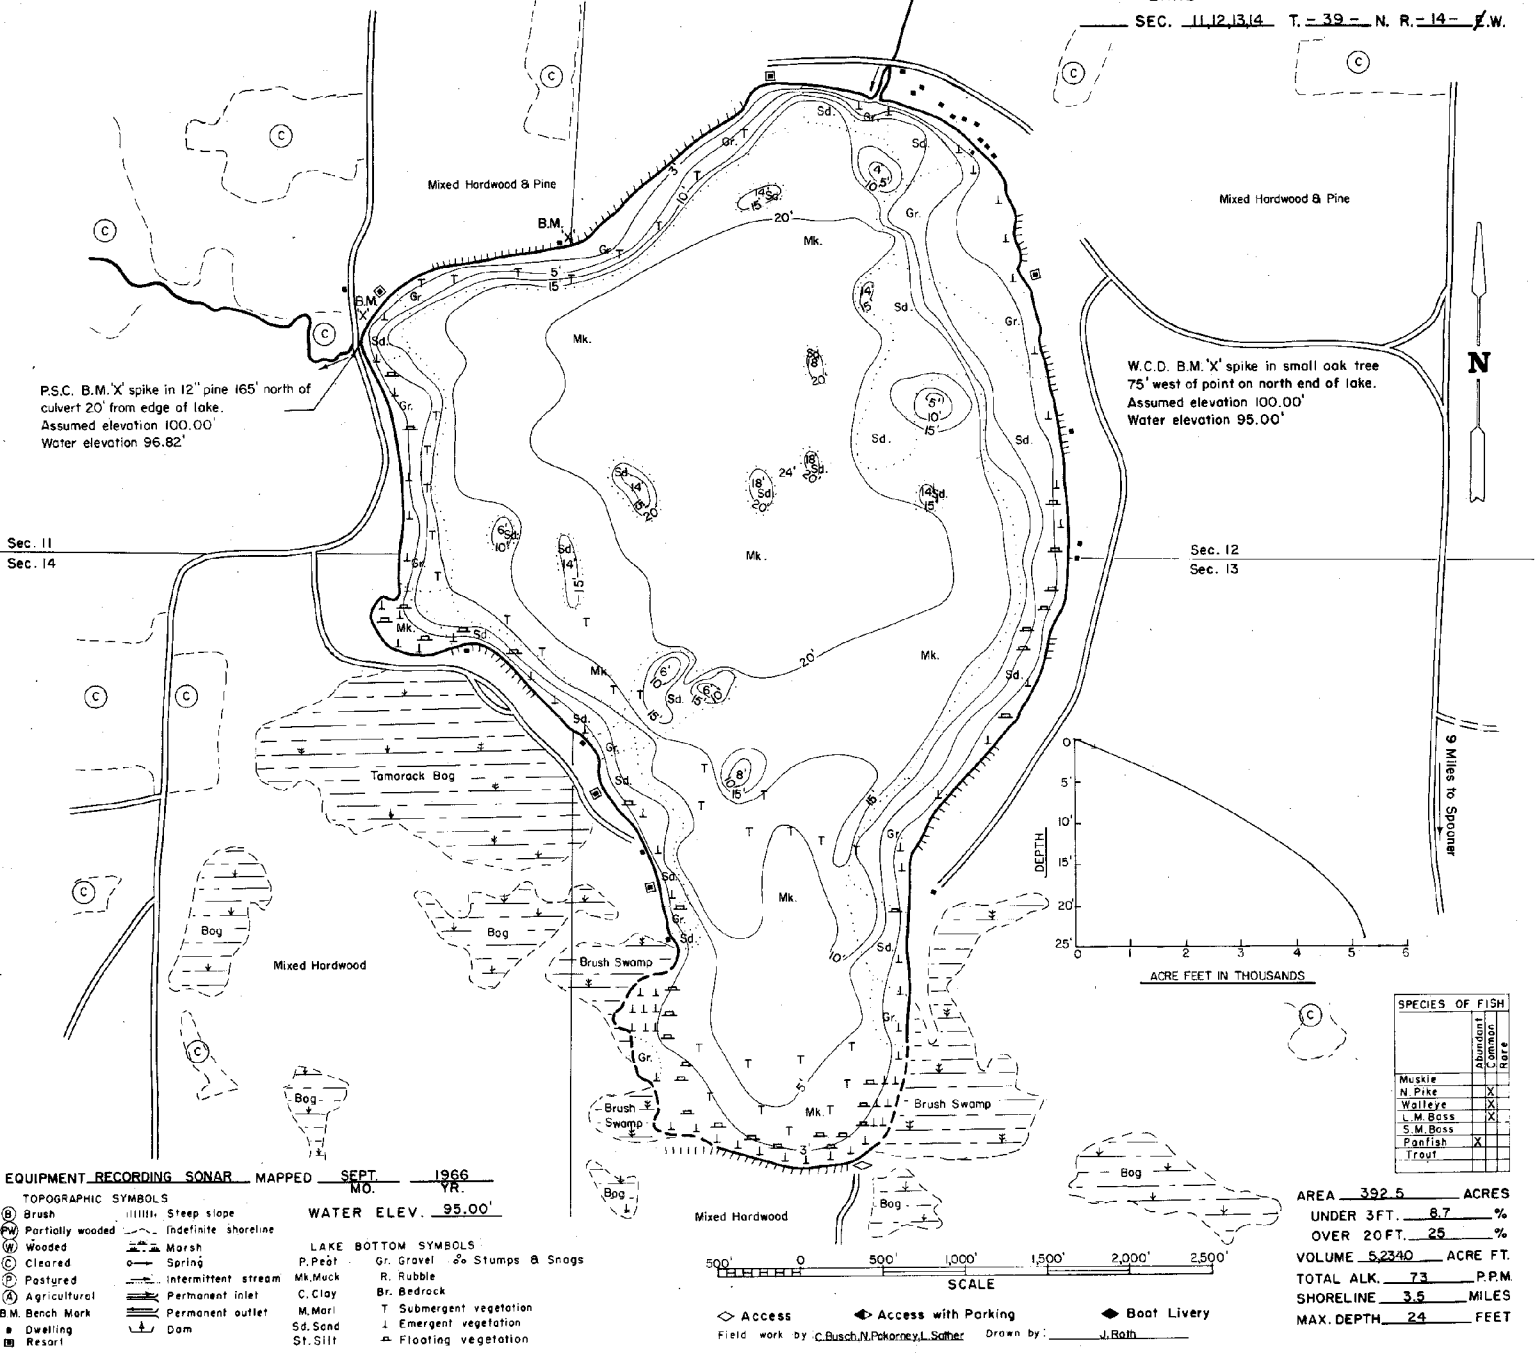

## LAKE SURVEY MAP

LIPSETT  
LAKE

BURNETT  
COUNTY

SEC. 11, 12, 13, 14 T. 39 - N. R. 14 - W.

SPECIES OF FISH		Abundant	Common	Rare
Muskie				
N Pike		X		
Walleye		X		
L.M. Bass		X		
S.M. Bass				
Panfish		X		
Frogs				

AREA 392.5 ACRES  
 UNDER 3 FT. 8.7 %  
 OVER 20 FT. 25 %  
 VOLUME 5,2340 ACRE FT.  
 TOTAL ALK. 73 P.P.M.  
 SHORELINE 3.5 MILES  
 MAX. DEPTH 24 FEET

Maps are not for navigation  
 Source-Wisconsin Department of Natural Resources  
 Hunt Fish Camp Wisconsin .Com 2005