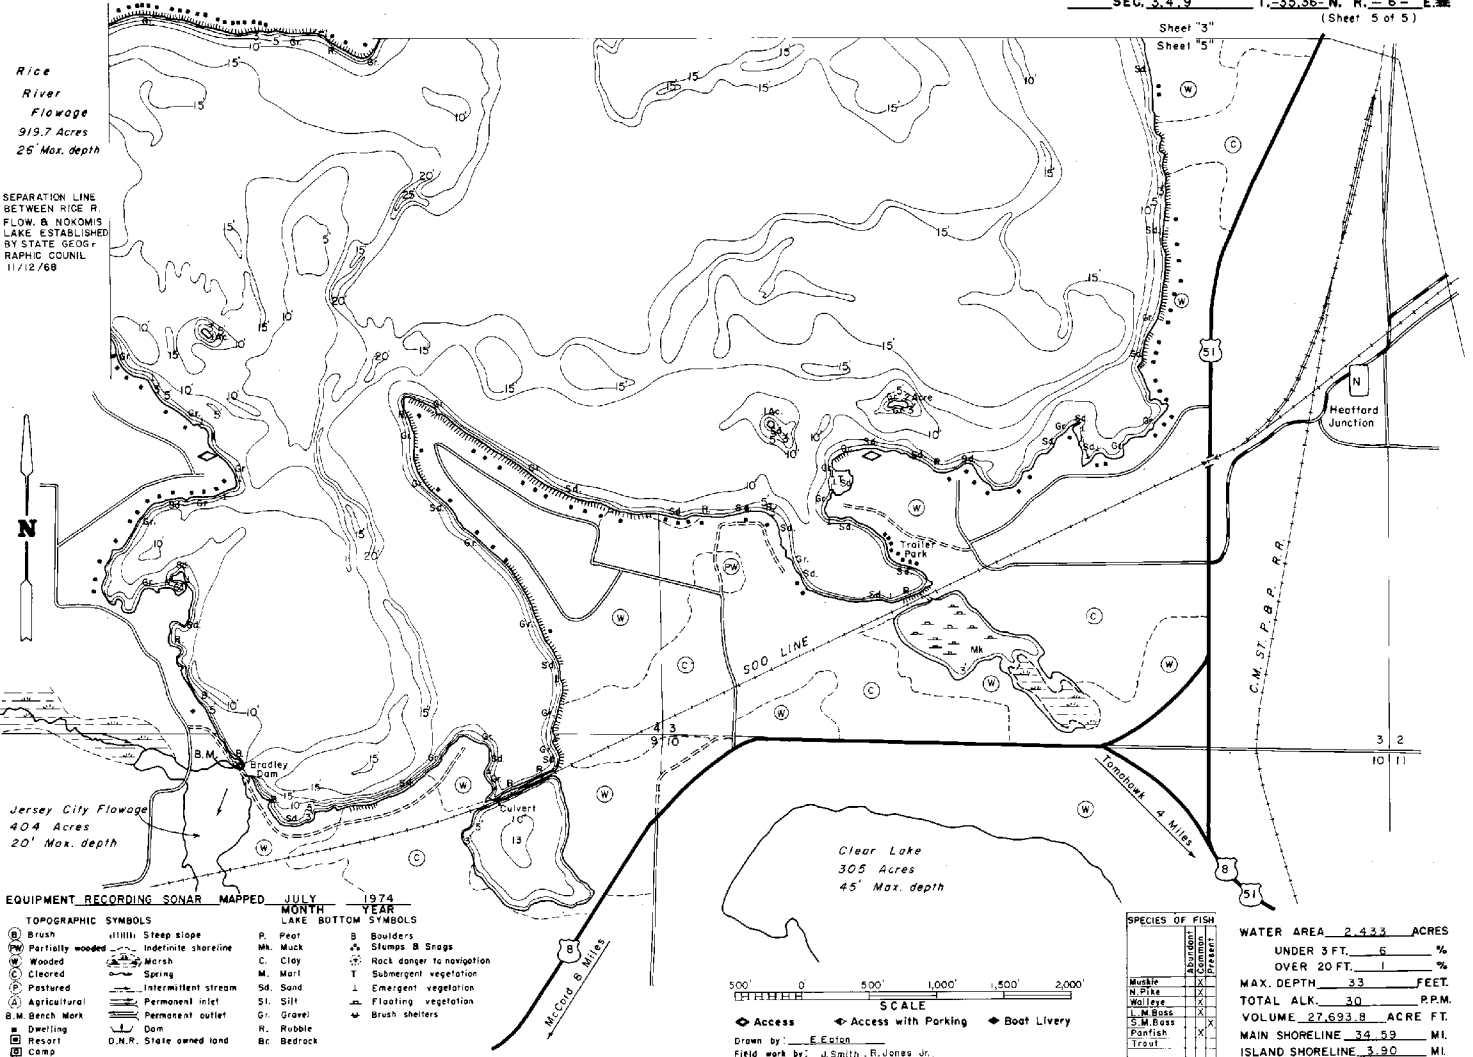

STATE OF WISCONSIN
DEPARTMENT OF NATURAL RESOURCES

LAKE SURVEY MAP

NOKOMIS LAKE ONEIDA, LINCOLN COUNTY
SEC. 3, 4, 9 T. 35, 36 - N. R. 6 - E. #
(Sheet 5 of 5)

Maps are not for navigation
Source-Wisconsin Department of Natural Resources
Hunt Fish Camp Wisconsin .Com 2005