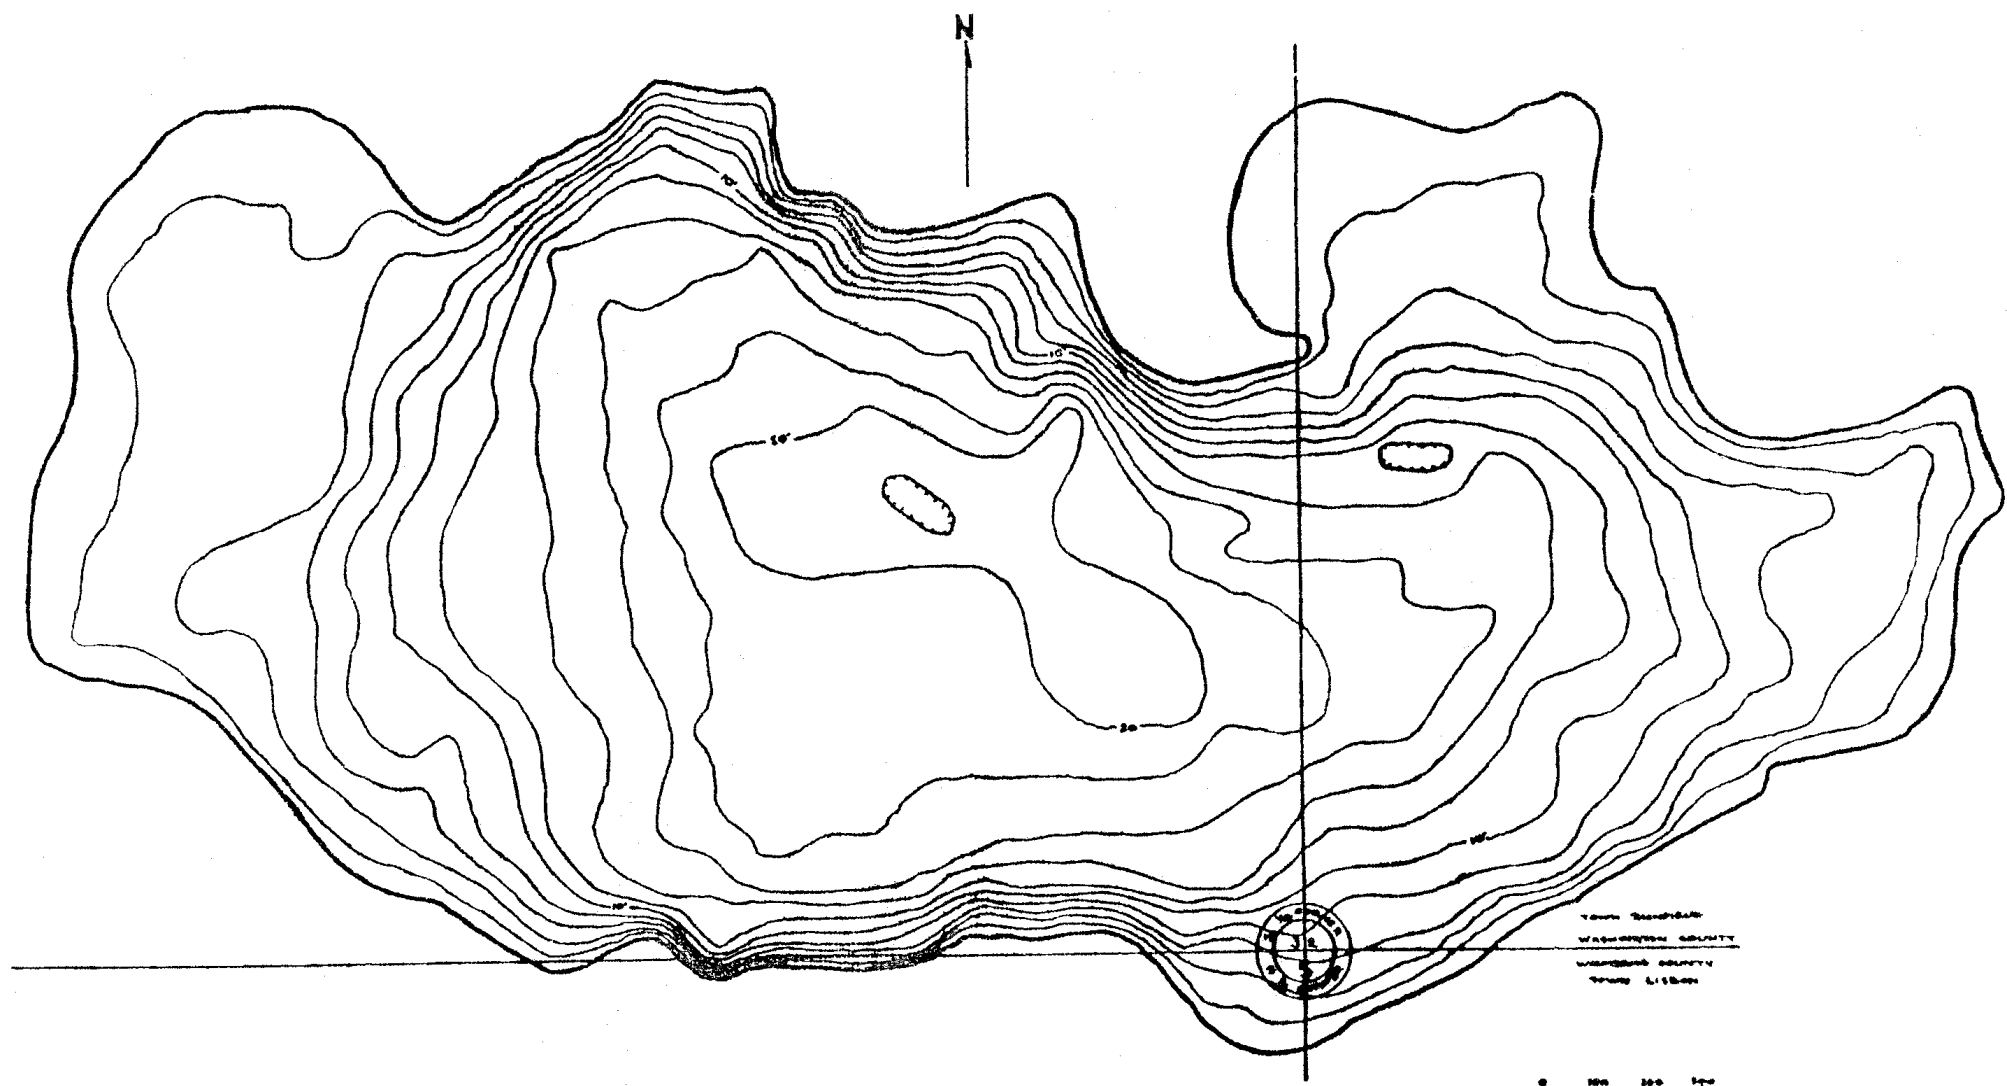

LAKE FIVE
WASHINGTON COUNTY
SEC 32, T.9N, R.19E

MADE BY E. L. GARDNER FROM 1901

CONTOUR INTERVAL 2 FT.

0 50 100

LAKE FIVE
WASHINGTON COUNTY
WASHINGTON COUNTY
TOWNSHIP LIBRARY