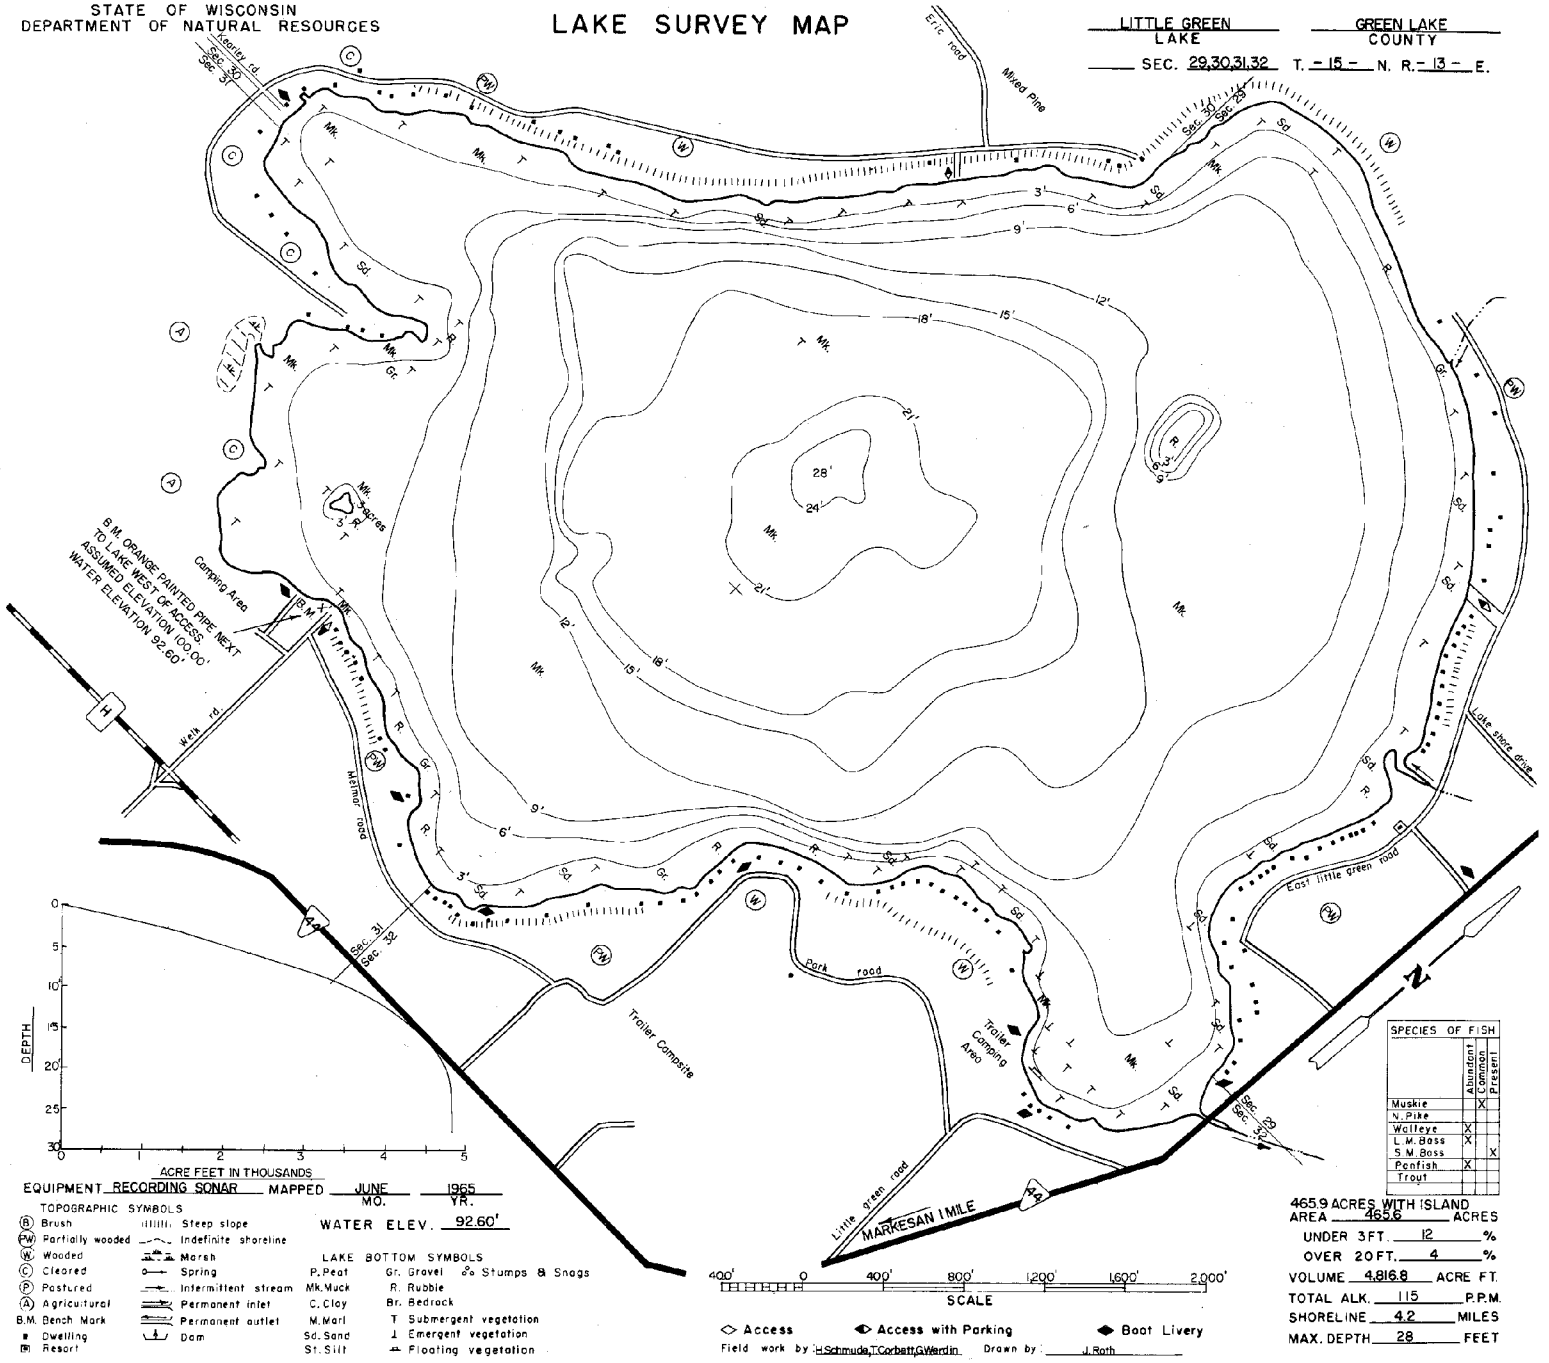

STATE OF WISCONSIN  
DEPARTMENT OF NATURAL RESOURCES

LAKE SURVEY MAP

LITTLE GREEN LAKE GREEN LAKE COUNTY  
SEC. 29, 30, 31, 32 T. 15 N. R. 13 E.

SPECIES OF FISH		Abundant	Common	Present
Muskie				X
N. Pike				X
Walleye		X		
L.W. Bass		X		
S.W. Bass			X	
Perch		X		
Trot				X

465.9 ACRES WITH ISLAND  
AREA 465.8 ACRES  
UNDER 3 FT. 12 %  
OVER 20 FT. 4 %  
VOLUME 4,816.8 ACRE FT.  
TOTAL ALK. 115 P.P.M.  
SHORELINE 4.2 MILES  
MAX. DEPTH 28 FEET

Maps are not for navigation  
Source-Wisconsin Department of Natural Resources  
Hunt Fish Camp Wisconsin .Com 2005