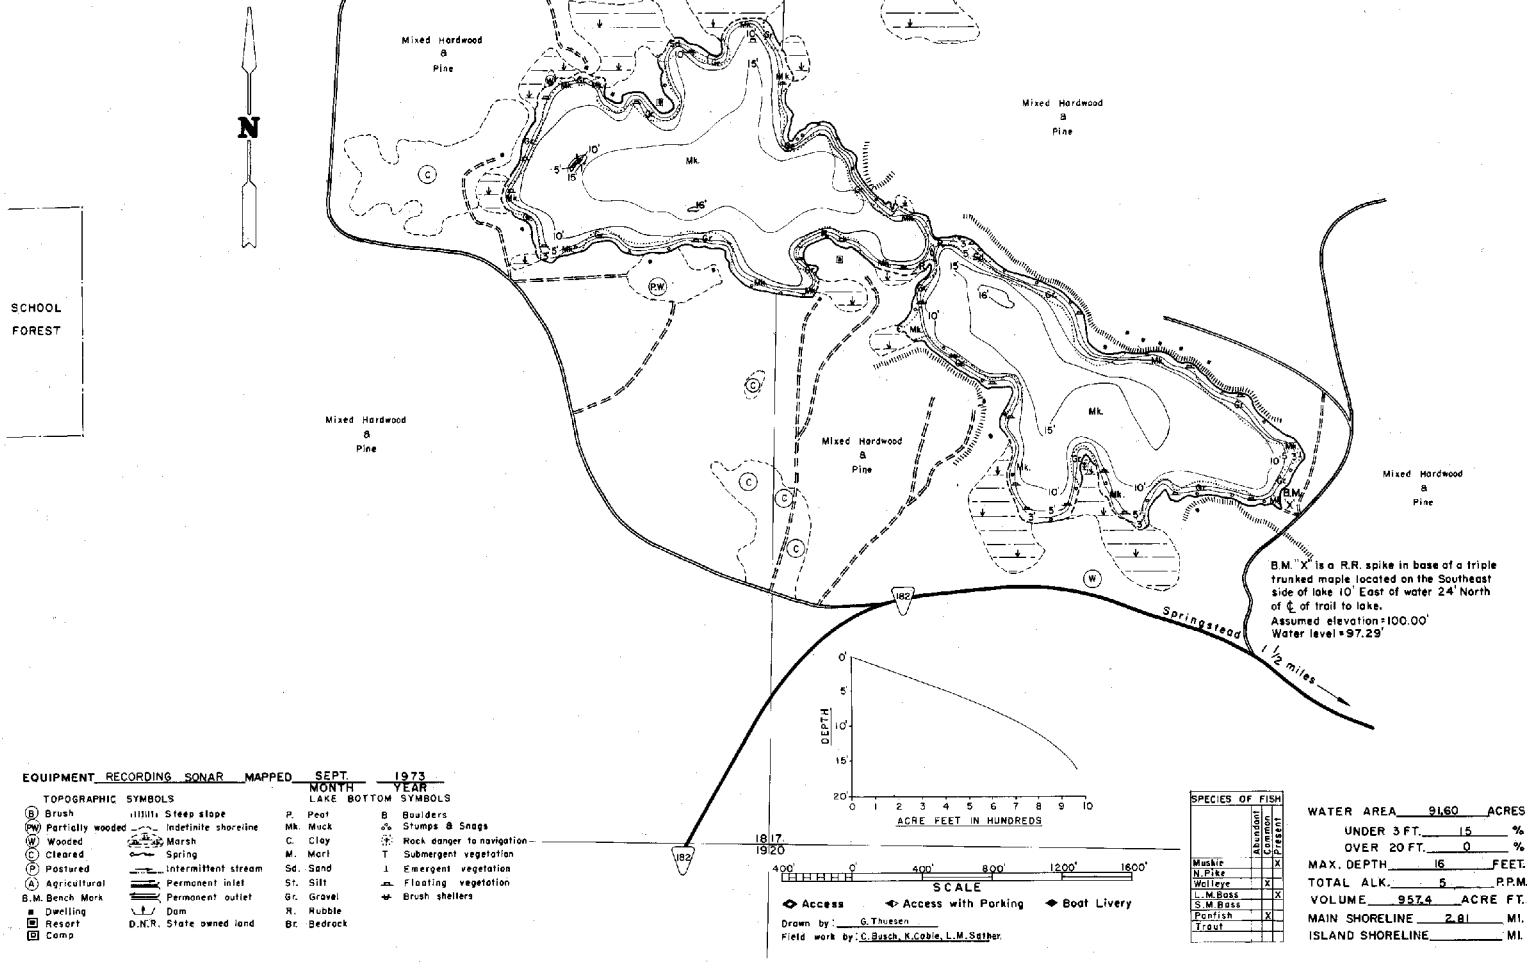

STATE OF WISCONSIN
DEPARTMENT OF NATURAL RESOURCES

LAKE SURVEY MAP

FRENCH LAKE IRON COUNTY
SEC. 17.18 T. 41 N. R. 3 E.

Maps are not for navigation
 Source-Wisconsin Department of Natural Resources
 Hunt Fish Camp Wisconsin .Com 2005