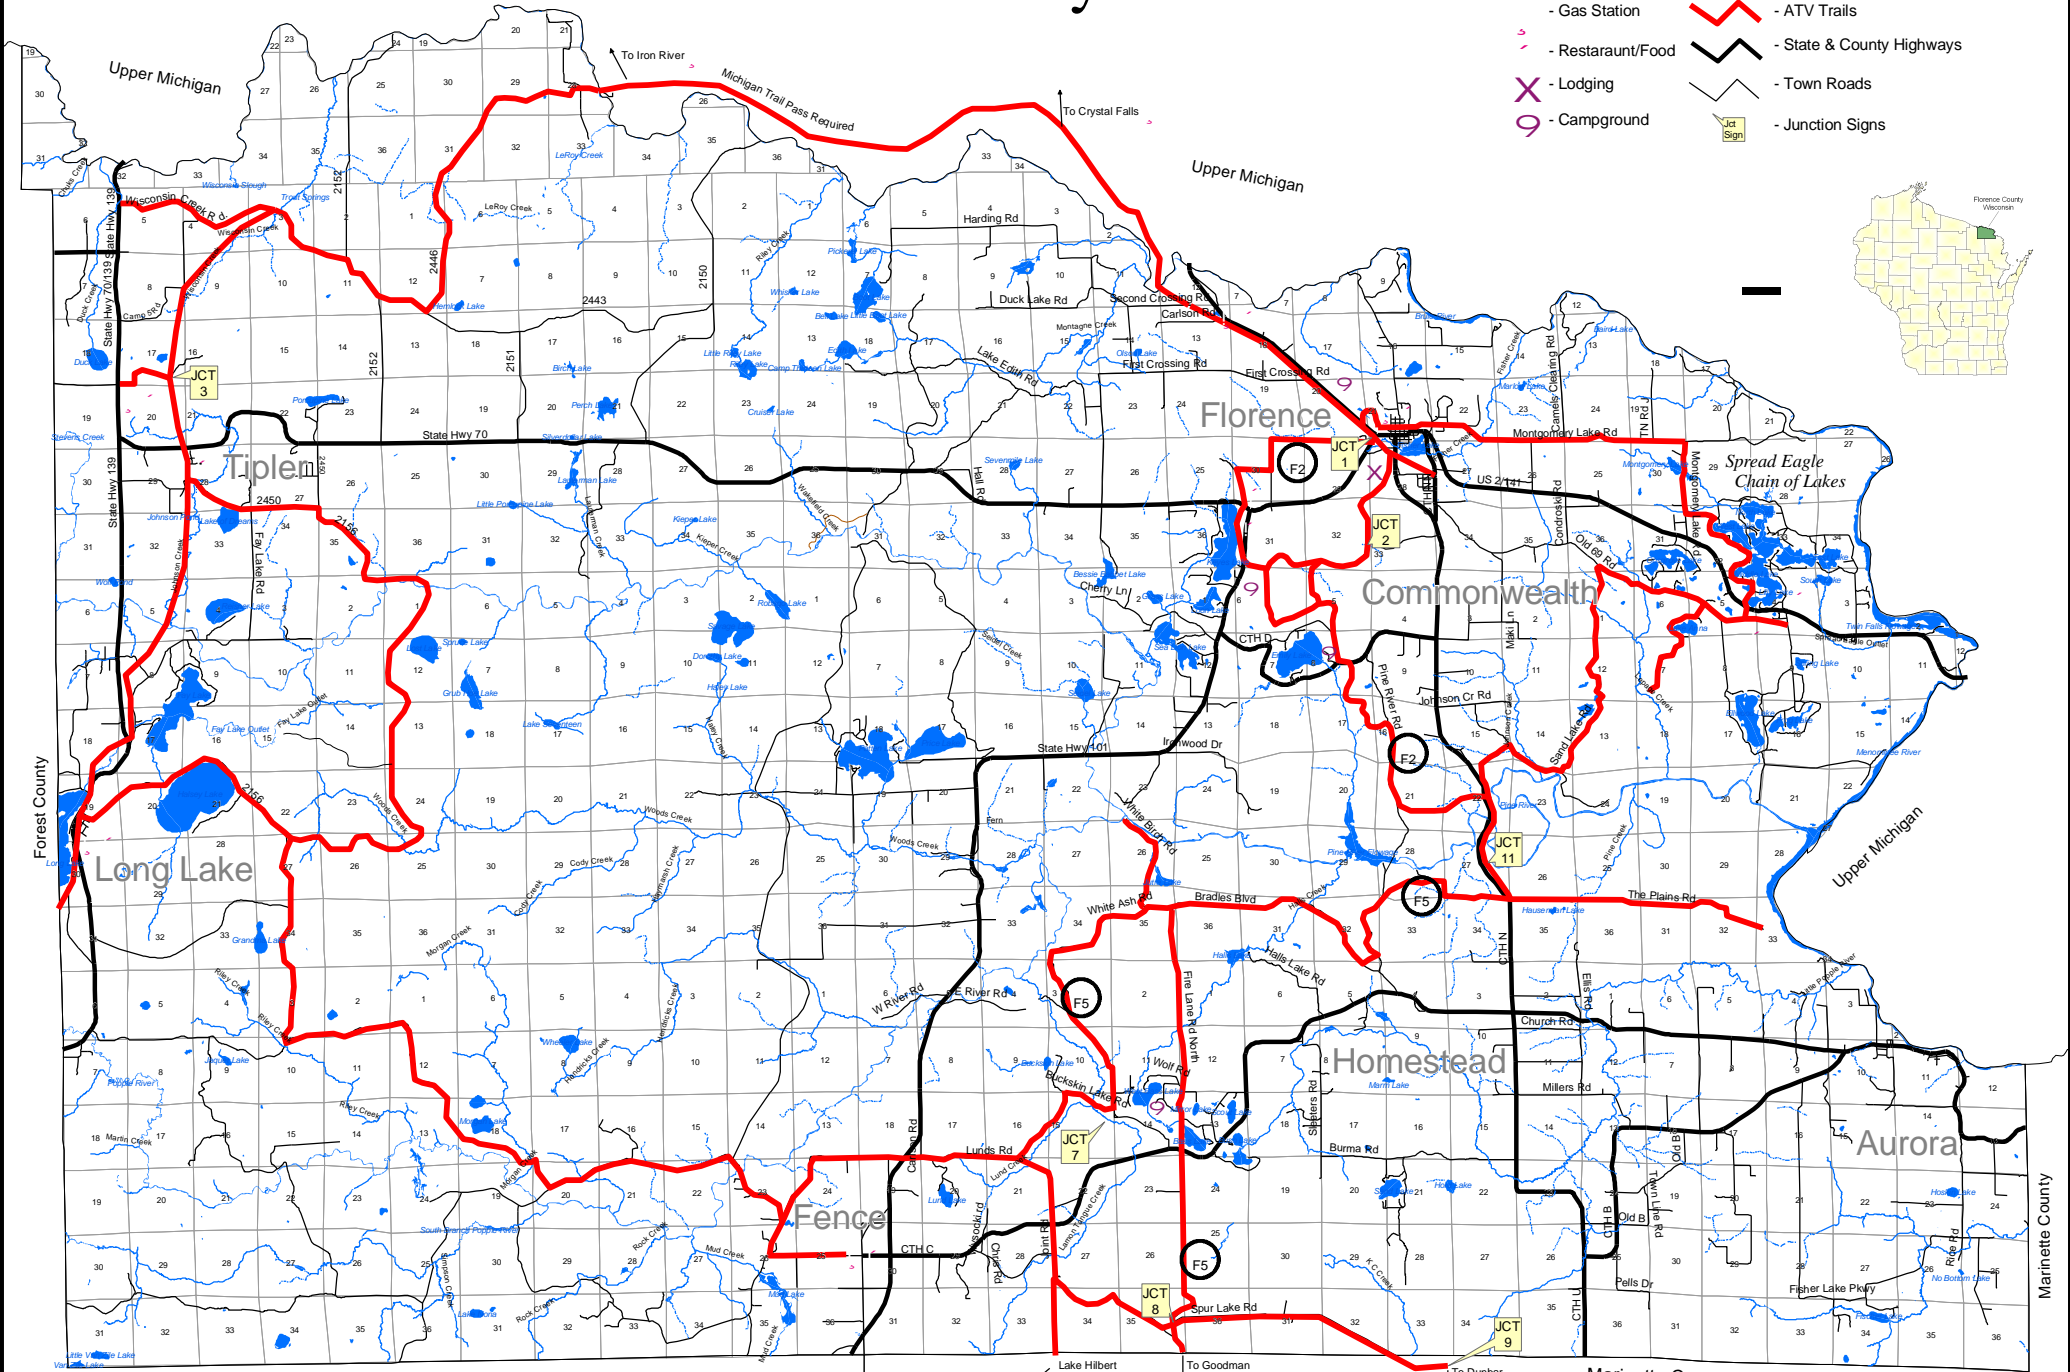

Florence County ATV Trails

Legend

- Gas Station
- Restaurant/Food
- Lodging
- Campground
- ATV Trails
- State & County Highways
- Town Roads
- Junction Signs

Forest County

Marinette County

Lake Hibert Campground 2 Miles
 To Goodman 15 Miles
 To Dunbar 6 Miles
 Please refer to Marinette County Year Round ATV Trail Map