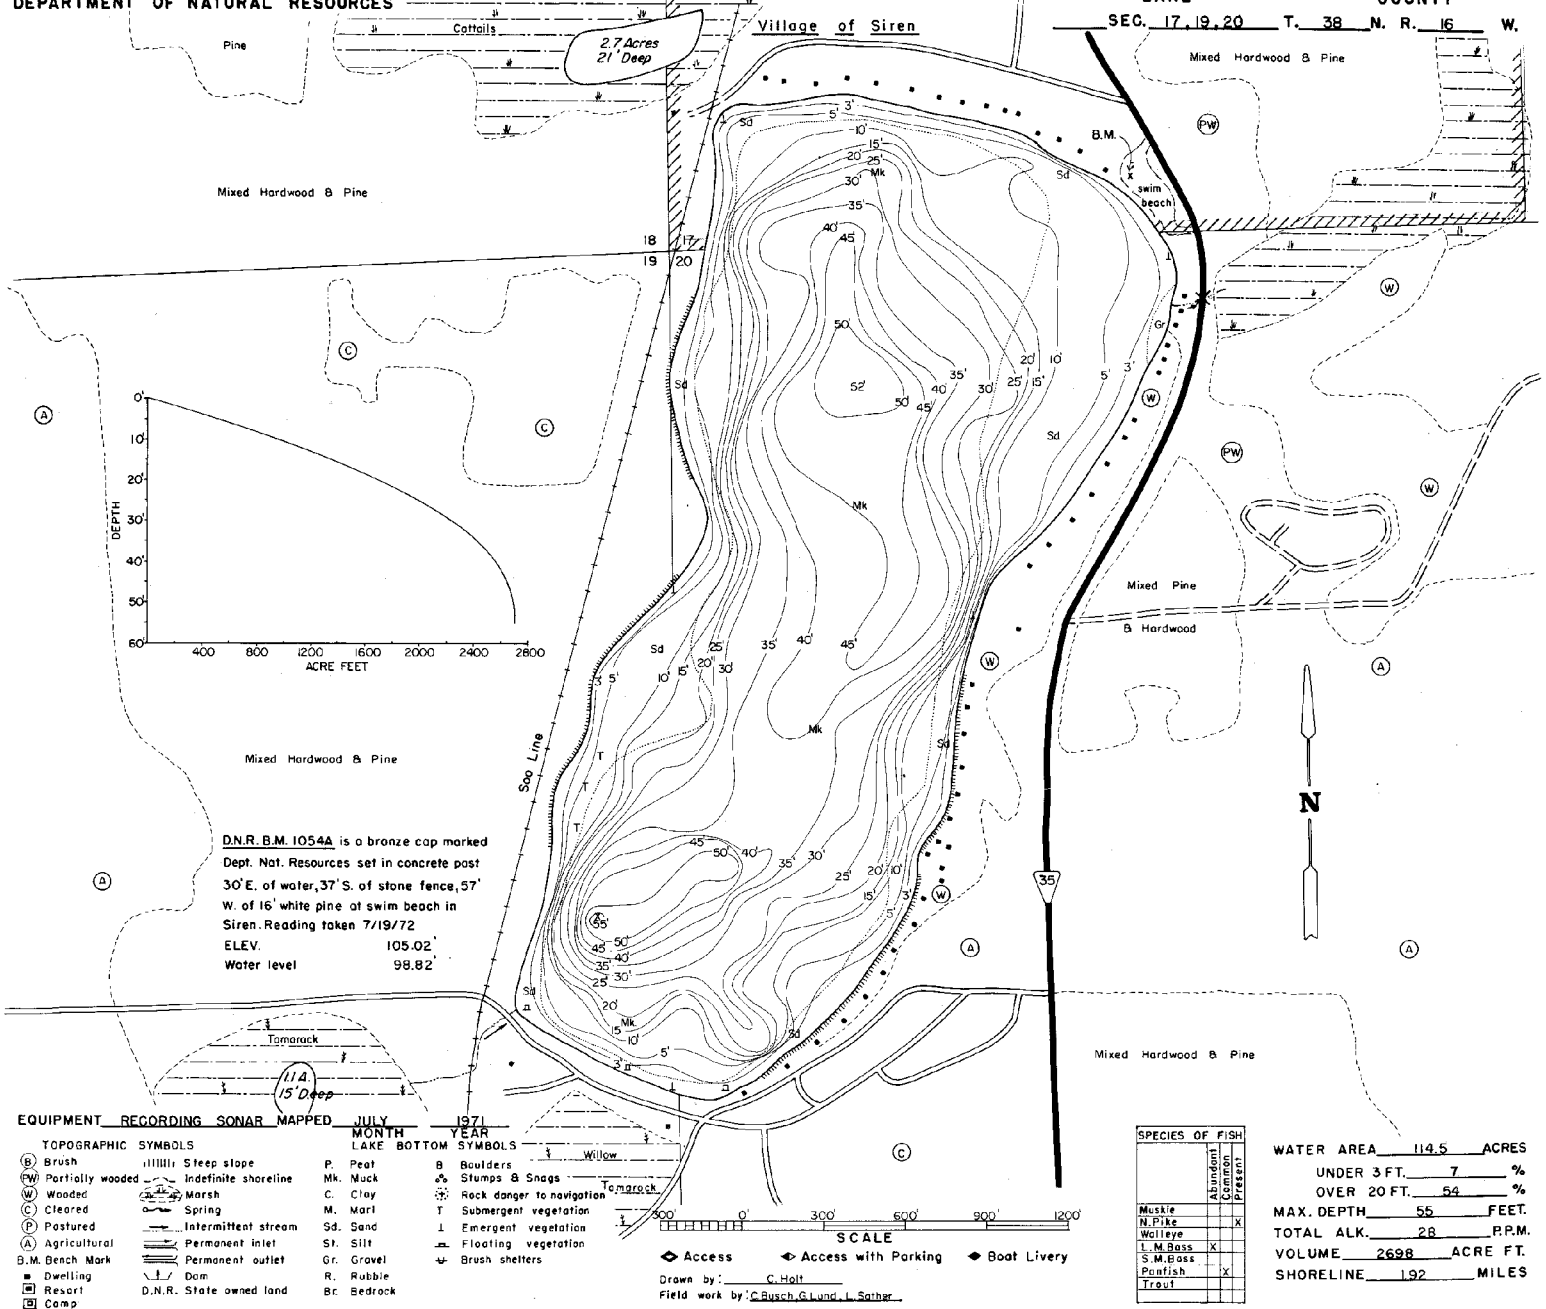

Hunt Fish Camp Wisconsin

STATE OF WISCONSIN
DEPARTMENT OF NATURAL RESOURCES

LAKE SURVEY MAP

CLEAR LAKE
BURNETT COUNTY
SEC. 17, 19, 20 T. 38 N. R. 16 W.

Source-Wisconsin Department of Natural Resources
Hunt Fish Camp Wisconsin .Com 2005