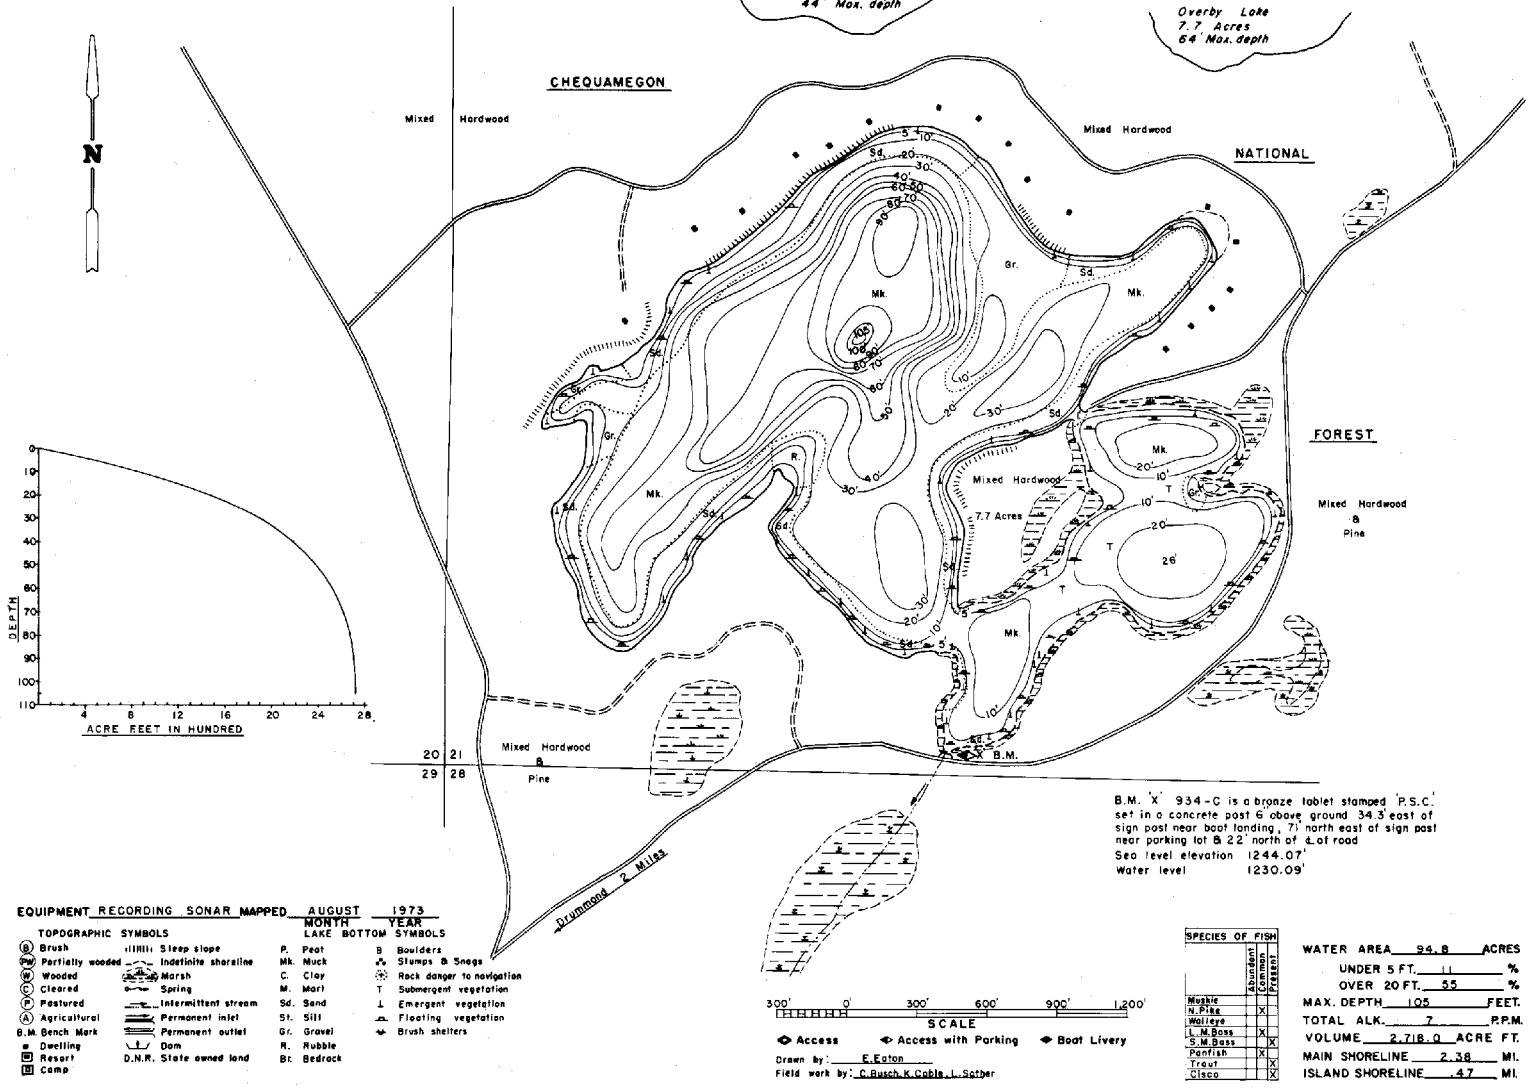

Hunt Fish Camp Wisconsin

STATE OF WISCONSIN
DEPARTMENT OF NATURAL RESOURCES

LAKE SURVEY MAP

CISCO LAKE BAYFIELD COUNTY
SEC. 21 T. 45 N. R. 7 W.

Essex Lake
51.1 Acres
44' Max. depth

Overby Lake
7.7 Acres
64' Max. depth