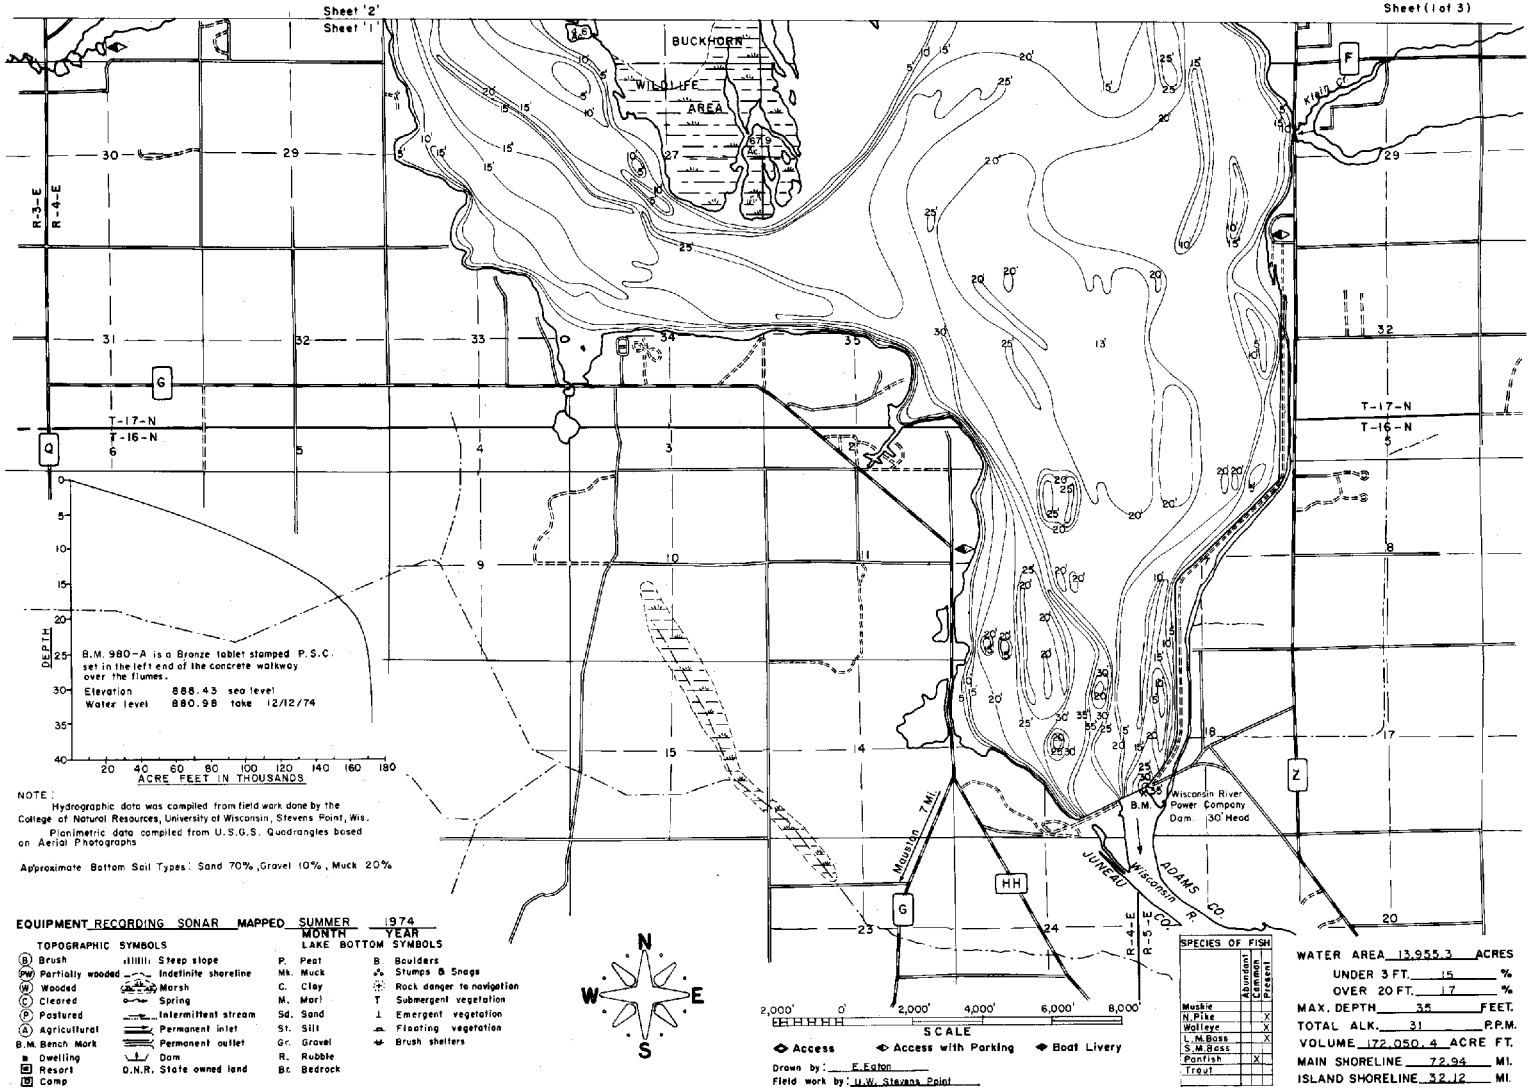

STATE OF WISCONSIN
DEPARTMENT OF NATURAL RESOURCES

LAKE SURVEY MAP

CASTLE ROCK FLOWAGE LAKE ADAMS JUNEAU COUNTY
SEC. AS SHOWN T-16/17-N. R.-4-5- E.W.
Sheet (of 3)

Maps are not for navigation
Source-Wisconsin Department of Natural Resources
Hunt Fish Camp Wisconsin .Com 2005