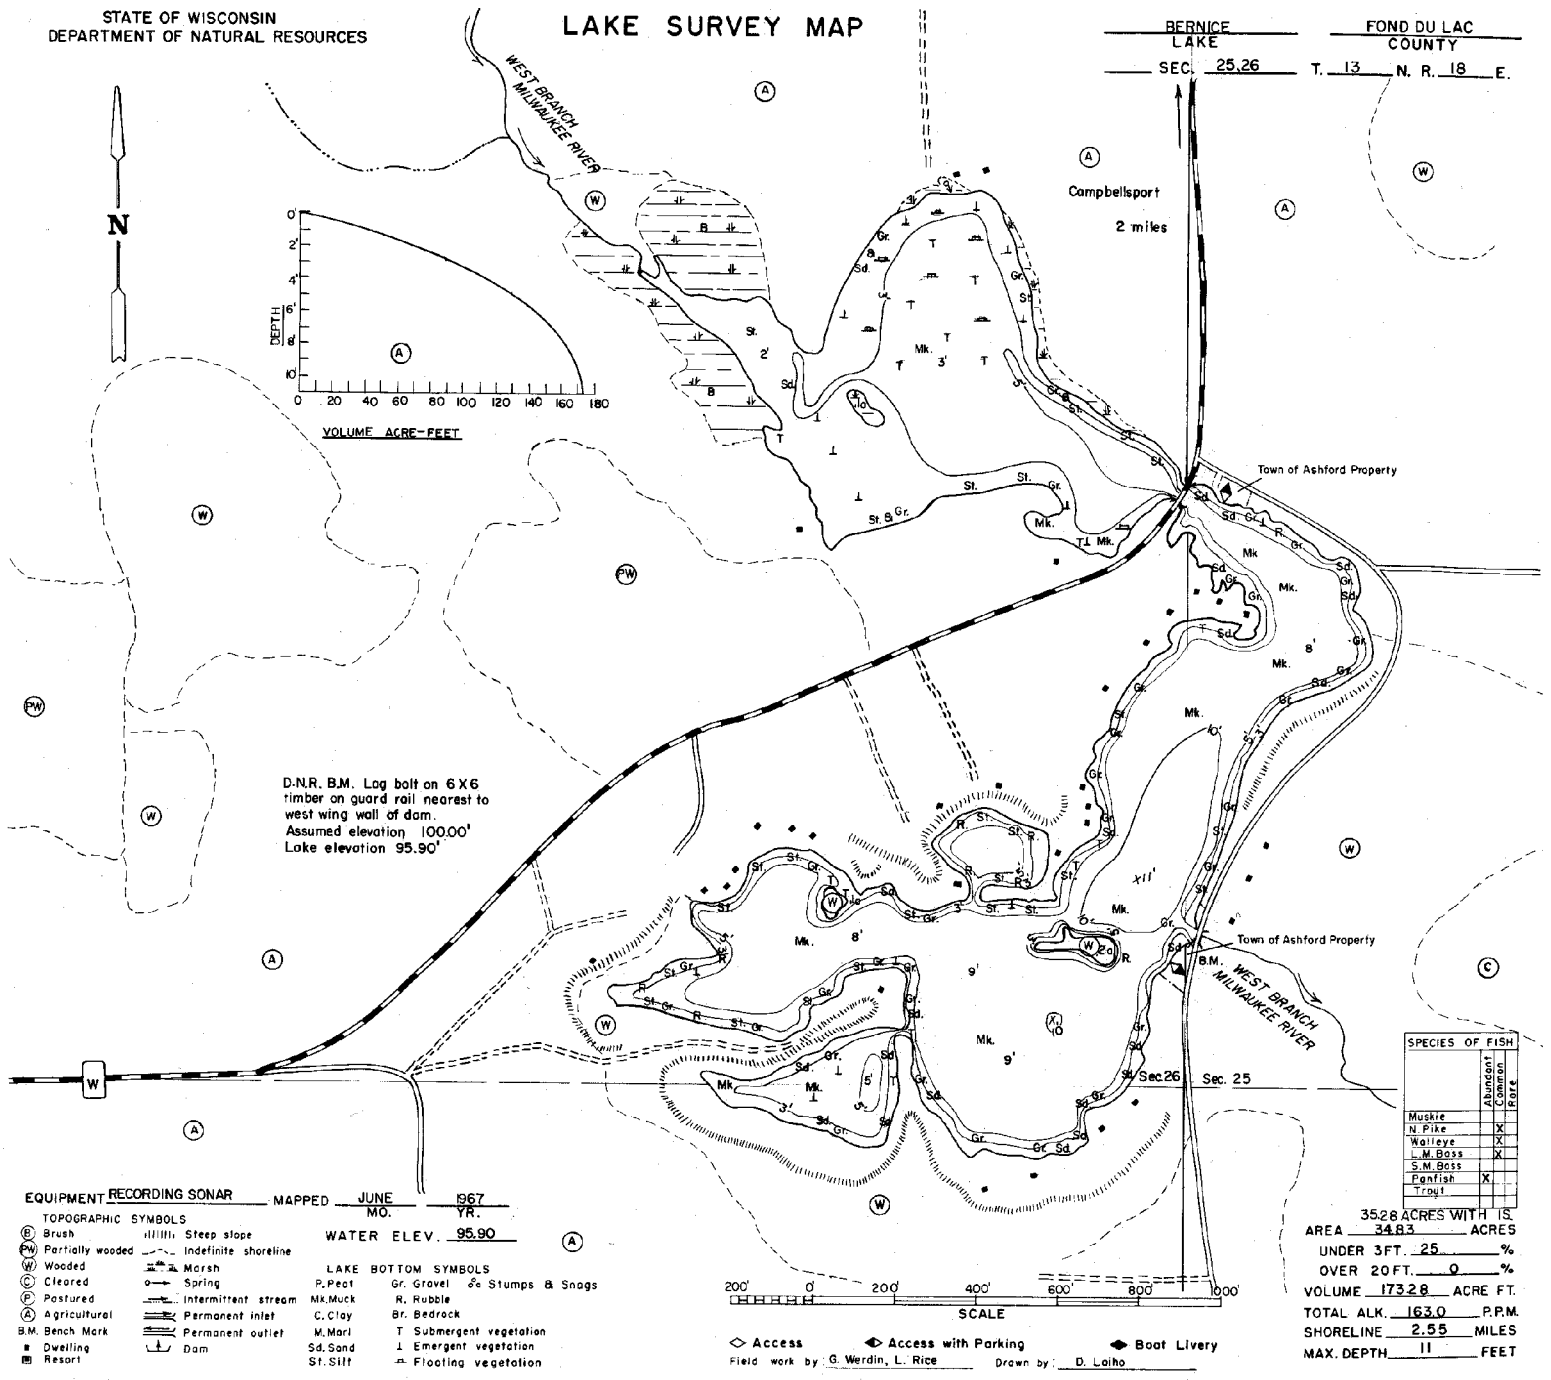

STATE OF WISCONSIN
DEPARTMENT OF NATURAL RESOURCES

LAKE SURVEY MAP

BERNICE LAKE
SEC. 25, 26 T. 13 N. R. 18 E.
FOND DU LAC COUNTY

SPECIES OF FISH	
	Abundant Common Trace
Muskie	
Pike	X
Walleye	X
L.M. Bass	X
S.M. Bass	X
Panfish	X
Trout	

35.28 ACRES WITH IS.
AREA 34.83 ACRES
UNDER 3FT. 25 %
OVER 20FT. 0 %
VOLUME 173.28 ACRE FT.
TOTAL ALK. 163.0 P.P.M.
SHORELINE 2.55 MILES
MAX. DEPTH 11 FEET

Maps are not for navigation
Source-Wisconsin Department of Natural Resources
Hunt Fish Camp Wisconsin .Com 2005