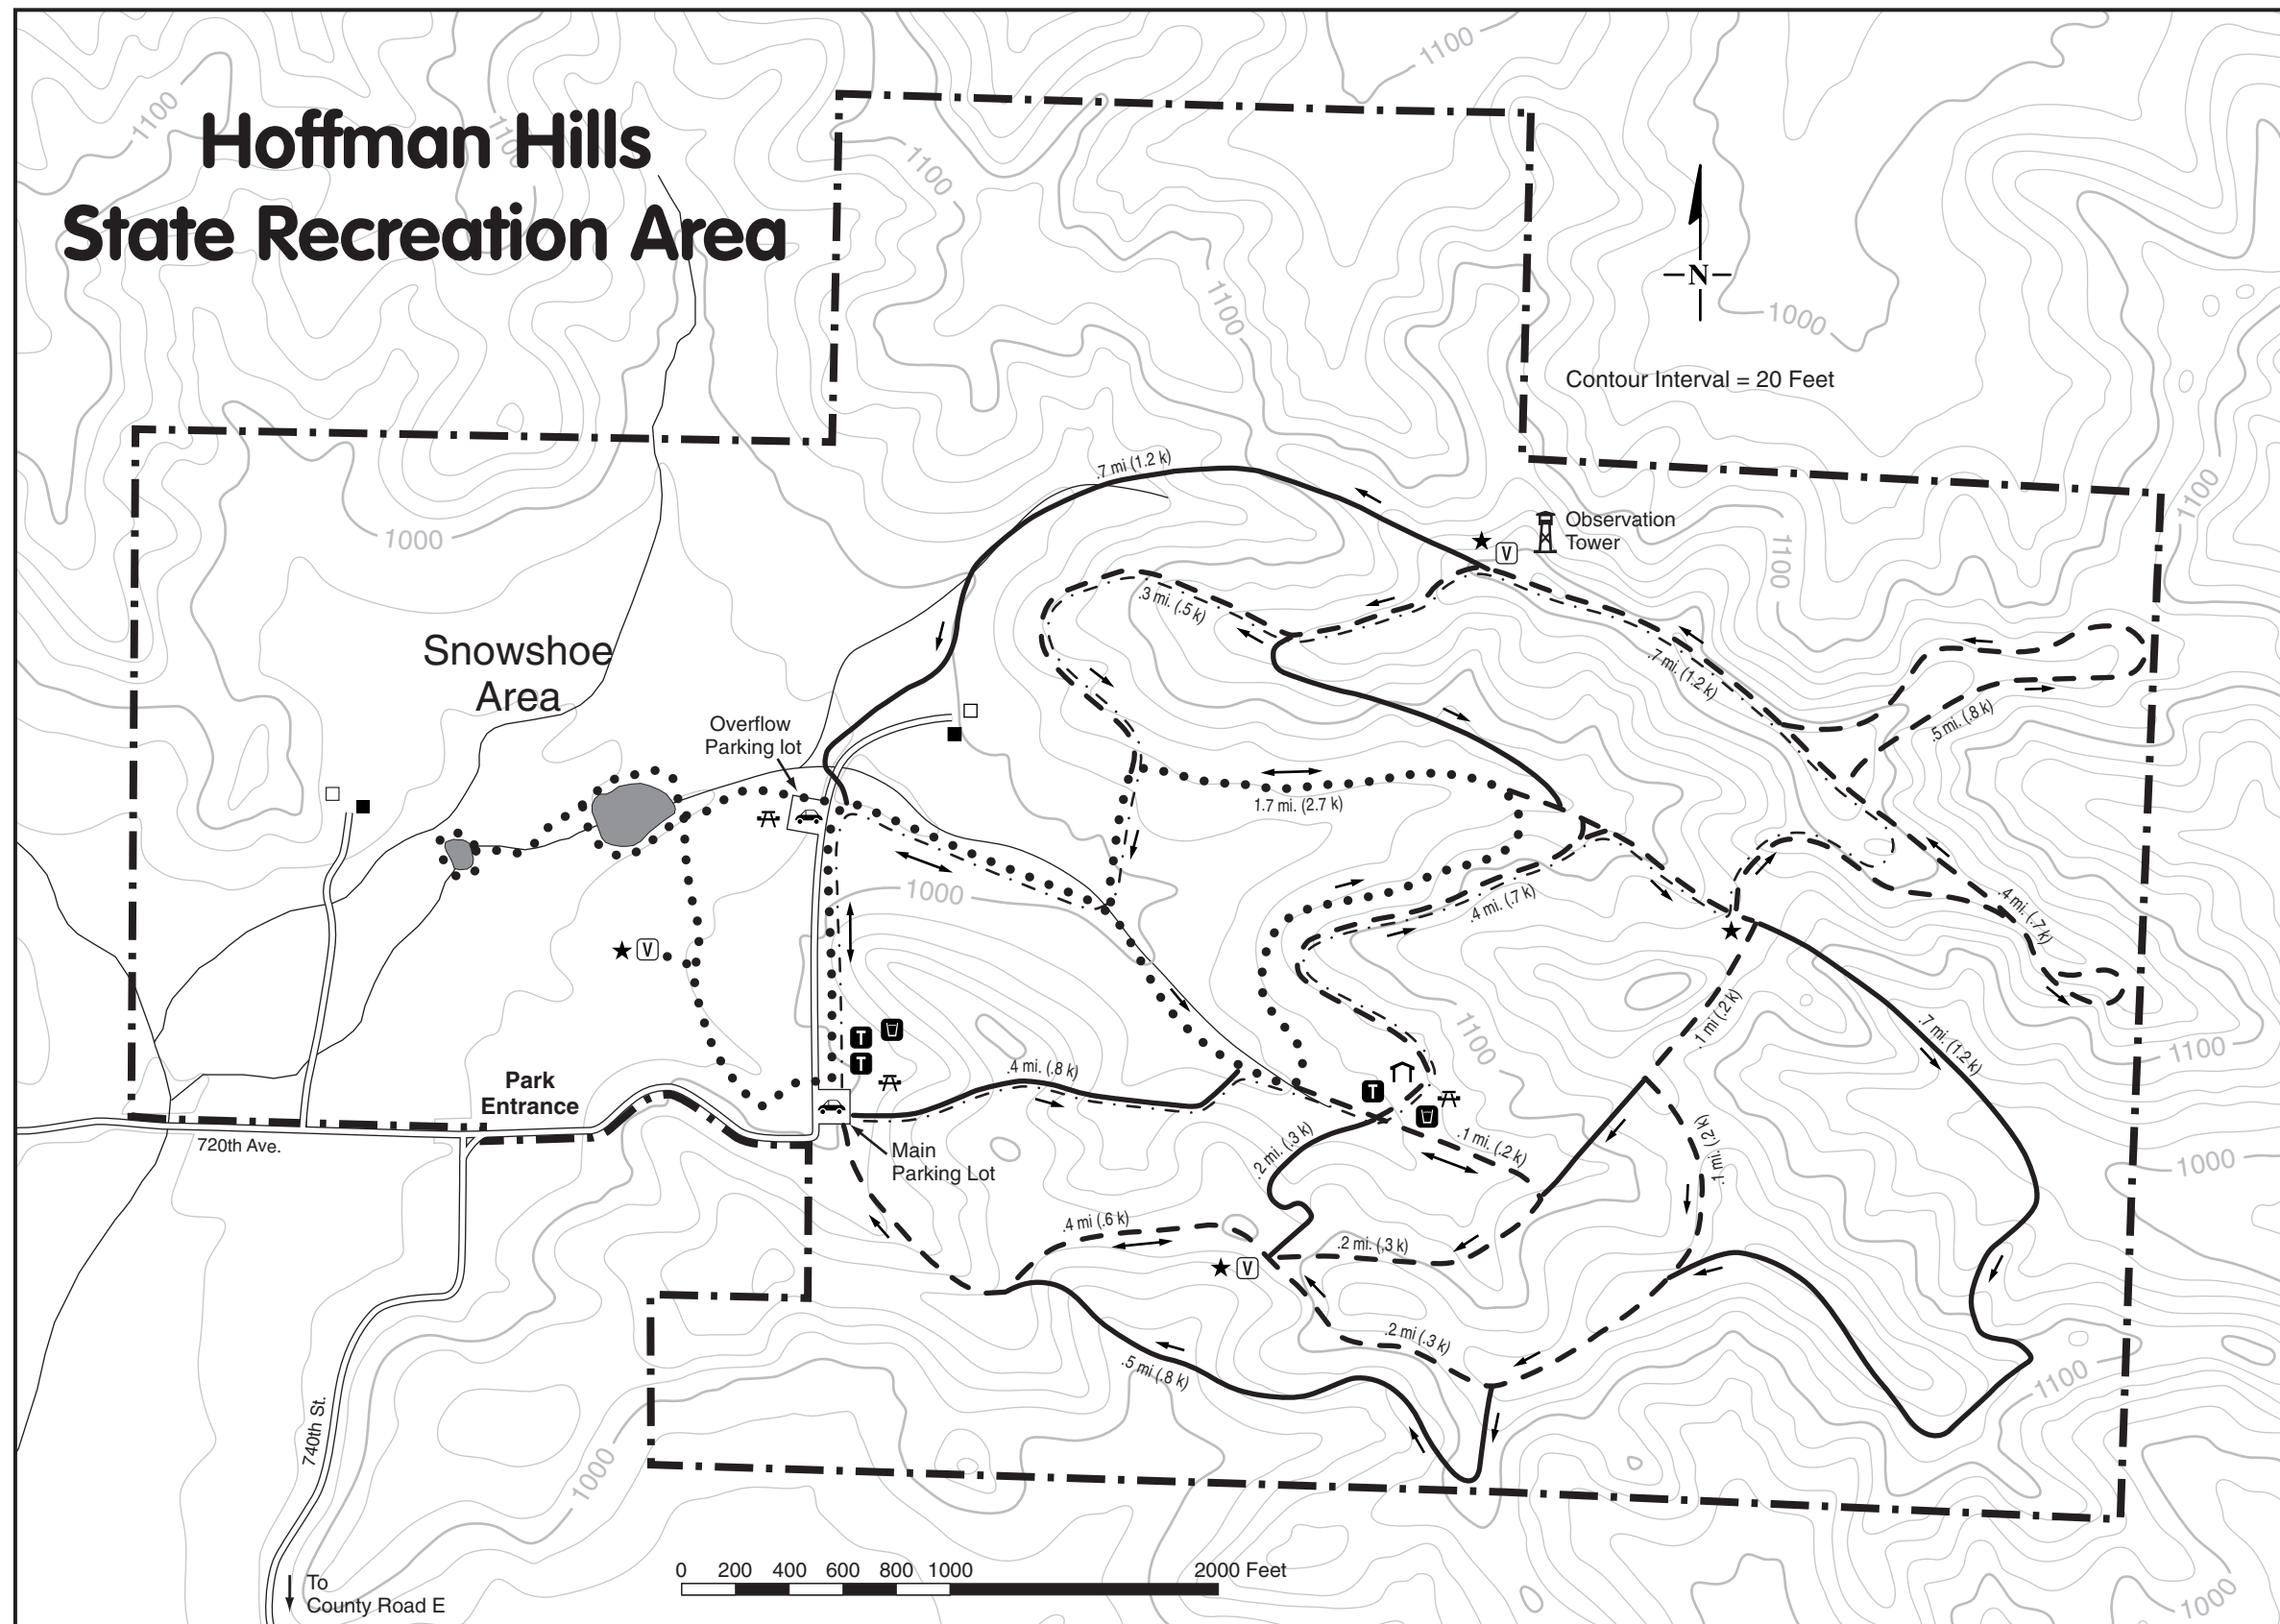

Hoffman Hills State Recreation Area

- ▬ Park Boundary
- 🚗 Parking
- 🚽 Toilet
- 🏠 Shelter
- 🍷 Picnic Area
- 📏 Vista
- ★ Rest Bench

Trails

- Easiest
1.7 mi. (2.7 km.)
- - - - - More Difficult
3 mi. (4.8 km.)
- ▬ Most Difficult
4.4 mi. (7.2 km.)
- · - · - Tower Nature Trail
- ↔ Arrows indicate ski trail direction

This park is a day use facility.
Open 7 a.m.,
Close 9 p.m.